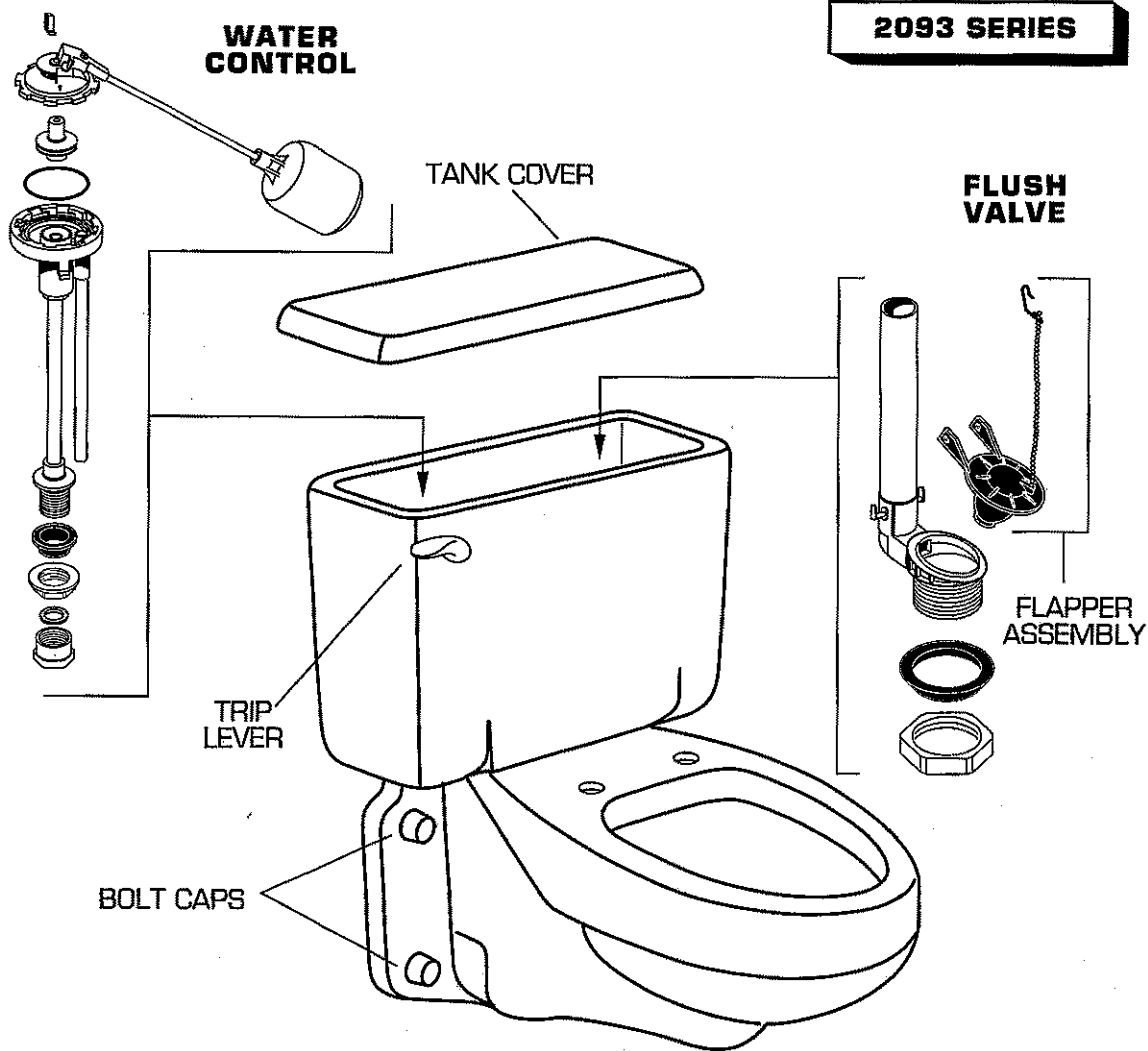

American Standard

GLENWALL ELONGATED TOILET

MODEL NUMBER

2093 SERIES

DESCRIPTION	COMPONENT	PKG QTY
★ Bowl	3102.050.XXX	1
★ Tank Complete with Trim	4083.024.XXX	1
★ Tank Cover	735003-400.XXX	1
DESCRIPTION	PART NUMBER	PKG QTY
★ Trip Lever	047148-XXX0A	1
★ Bolt Cap Kit (2 Pkgs. Req'd)	034783-XXX0A	2
Water Control Assy (with Float Ball)	047184-0070A	1
Flush Valve	047387-0070A	1
Coupling Kit for Bowl to Tank.	047188-0070A	1
Flapper Assembly	047146-0070A	1

▷ FOR COMPONENT PART ORDERING SEE CURRENT PRODUCT SELECTOR AND PRICING GUIDE.

★ Replace XXX with Fixture Color Code, YYY with Trim Finish Code; see page VII