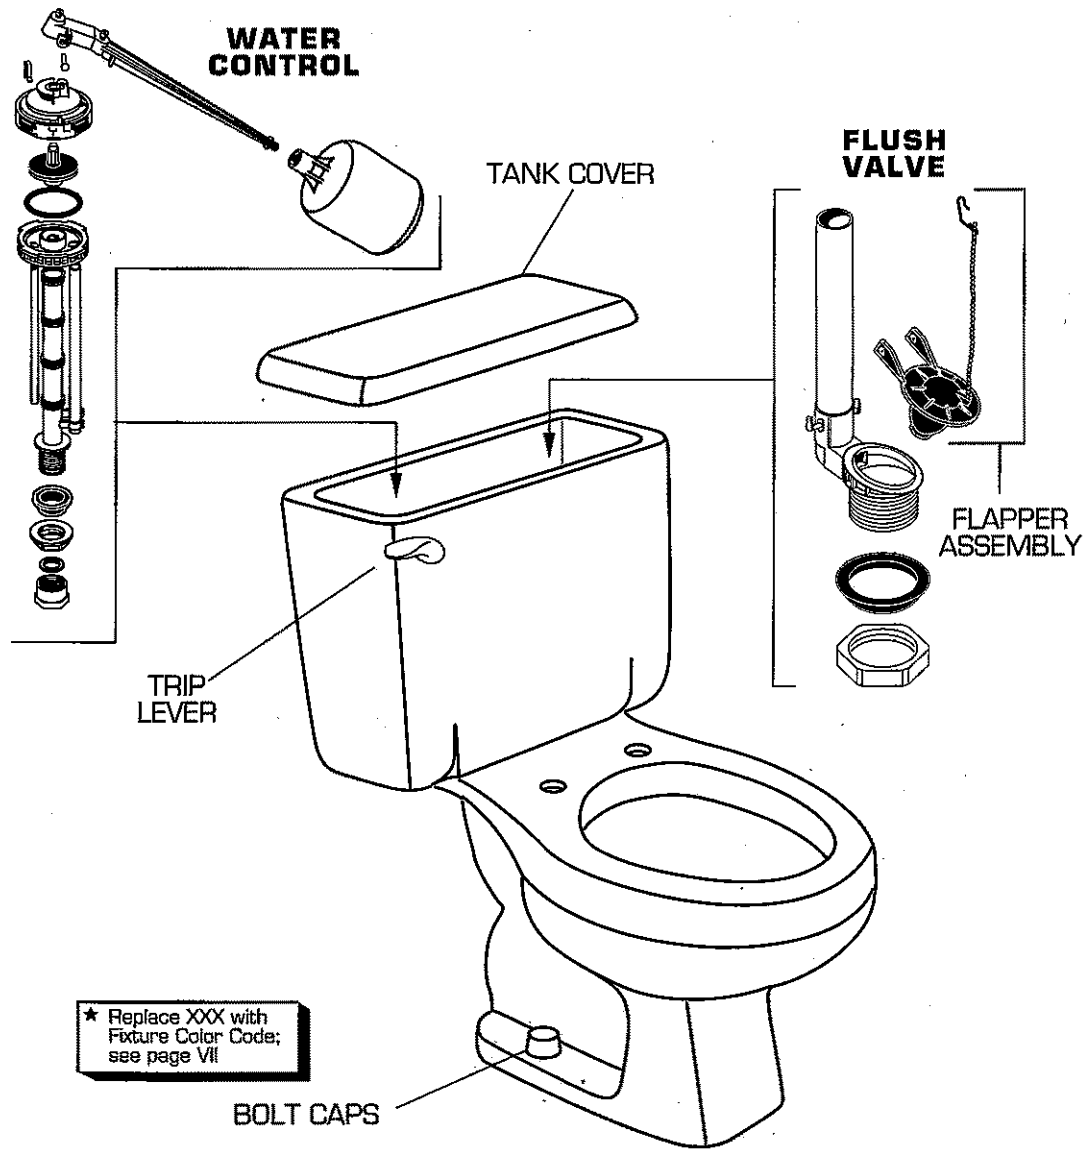

PLEBE TOILETS

MODEL NUMBERS

31.175 ROUND-FRONT
38.012 ELONGATED

DESCRIPTION	▶ COMPONENT	PKG QTY
★ Round-Front Bowl w/Bolt Caps	3031.010.XXX	1
★ Elongated Bowl w/Bolt Caps	3021.017.XXX	1
★ Tank Complete with Trim	4093.019.XXX	1
★ Tank Cover	735003.400.XXX	1
DESCRIPTION	PART NUMBER	PKG QTY
★ Bolt Cap Kit	034783-XXX0A	2
Coupling Kit, Bowl-to-Tank	047188-0070A	1
Water Control Assembly (with Float Ball)	047166-0070A	1
Flush Valve	047387-0070A	1
★ Trip Lever	047148-XXX0A	1
Flapper Assembly	047146-0070A	1