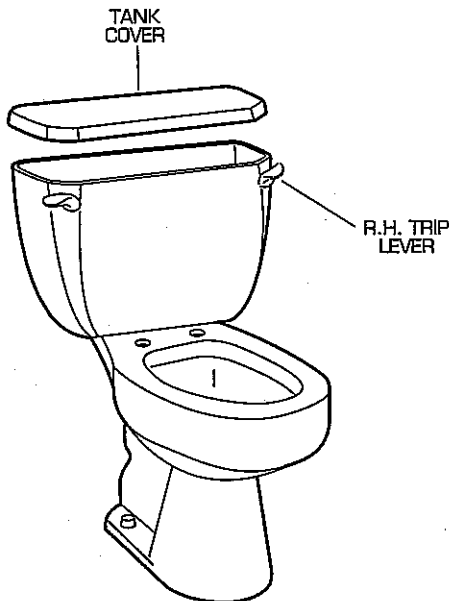

NEW CADET TOILET / THE LINE TOILET MODEL NUMBERS

2. SERIES. ELONGATED
2. SERIES. ROUND FRONT

★ Replace XXX with Fixture Color Code, YYY with Trim Finish Code; see page VII

WATER CONTROL

FLUSH VALVE

NEW CADET TOILET

THE LINE TOILET

MODEL	DESCRIPTION	COMPONENT	PKG QTY
The Line Toilet White with Blue Line	Elong. Bowl only w/(2) Bolt Caps	3412.175	1
	Round Front Bowl only w/(2) Bolt Caps	3112.164	1
	Tank w/Fittings & Cover	4078.243	1
	Tank Cover only	735007-404	1
The Line Toilet Bone with Rust Line	Elong. Bowl only w/(2) Bolt Caps	3412.182	1
	Round Front Bowl only w/(2) Bolt Caps	3112.157	1
	Tank w/Fittings & Cover	4078.235	1
	Tank Cover only	735007-403	1
The Line Toilet Silver with Plum Line	Elong. Bowl only w/(2) Bolt Caps	3412.193	1
	Round Front Bowl only w/(2) Bolt Caps	3112.142	1
	Tank w/Fittings & Cover	4078.216	1
	Tank Cover only	735007-402	1
New Cadet Toilet	★ Elong. Bowl only w/(2) Bolt Caps	3412.042.XXX	1
	★ Round Front Bowl only w/(2) Bolt Caps	3112.030.XXX	1
	★ Tank w/Fittings & Cover	4078.024.XXX	1
	★ Tank Cover only	735007-400.XXX	1
	DESCRIPTION	PART NUMBER	PKG QTY
	Water Control Assy (with Float Ball)	047189-0070A	1
	Flush Valve	047394-0070A	1
	★ Trip Lever	047192-XXX0A	1
	R.H. Trip Lever	738034-0020A	1
	★ Bolt Cap Kit	034783-XXX0A	1
	Coupling Kit, Bowl-to-Tank	047188-0070A	1
	Flapper Assembly	047146-0070A	1