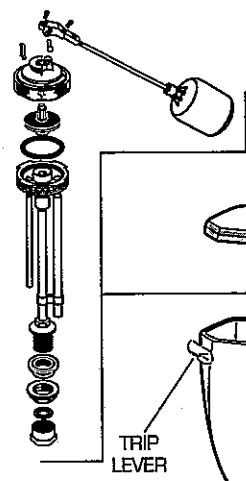

NEW CADET TOILET / THE LINE TOILET MODEL NUMBERS

2. SERIES. ELONGATED
2. SERIES. ROUND FRONT

★ Replace XXX with Fixture Color Code, YYY with Trim Finish Code; see page VII

WATER CONTROL

FLUSH VALVE

NEW CADET TOILET

THE LINE TOILET

MODEL	DESCRIPTION	COMPONENT	PKG QTY
The Line Toilet White with Blue Line	Elong. Bowl only w/(2) Bolt Caps	3412.175	1
	Round Front Bowl only w/(2) Bolt Caps	3112.164	1
	Tank w/Fittings & Cover	4078.243	1
	Tank Cover only	735007-404	1
The Line Toilet Bone with Rust Line	Elong. Bowl only w/(2) Bolt Caps	3412.182	1
	Round Front Bowl only w/(2) Bolt Caps	3112.157	1
	Tank w/Fittings & Cover	4078.235	1
	Tank Cover only	735007-403	1
The Line Toilet Silver with Plum Line	Elong. Bowl only w/(2) Bolt Caps	3412.193	1
	Round Front Bowl only w/(2) Bolt Caps	3112.142	1
	Tank w/Fittings & Cover	4078.216	1
	Tank Cover only	735007-402	1
New Cadet Toilet	★ Elong. Bowl only w/(2) Bolt Caps	3412.042.XXX	1
	★ Round Front Bowl only w/(2) Bolt Caps	3112.030.XXX	1
	★ Tank w/Fittings & Cover	4078.024.XXX	1
	★ Tank Cover only	735007-400.XXX	1
	DESCRIPTION	PART NUMBER	PKG QTY
	Water Control Assy (with Float Ball)	047189-0070A	1
	Flush Valve	047394-0070A	1
	★ Trip Lever	047192-XXX0A	1
	R.H. Trip Lever	738034-0020A	1
	★ Bolt Cap Kit	034783-XXX0A	1
	Coupling Kit, Bowl-to-Tank	047188-0070A	1
	Flapper Assembly	047146-0070A	1