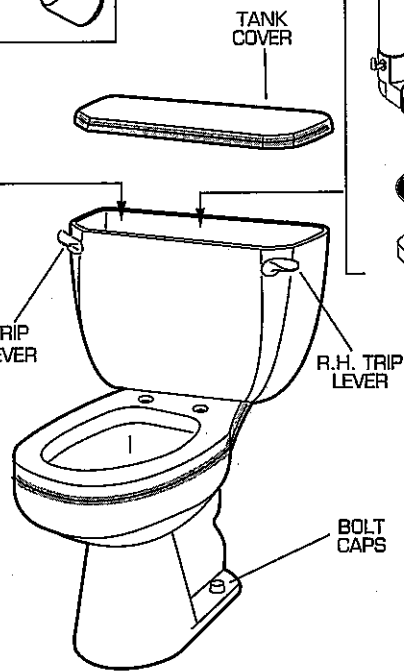

NEW CADET TOILET / THE LINE TOILET MODEL NUMBERS

2. SERIES. ELONGATED
2. SERIES. ROUND FRONT

★ Replace XXX with Fixture Color Code, YYY with Trim Finish Code; see page VII

WATER CONTROL

FLUSH VALVE

NEW CADET TOILET

THE LINE TOILET

MODEL	DESCRIPTION	COMPONENT	PKG QTY
The Line Toilet White with Blue Line	Elong. Bowl only w/(2) Bolt Caps	3412.175	1
	Round Front Bowl only w/(2) Bolt Caps	3112.164	1
	Tank w/Fittings & Cover	4078.243	1
	Tank Cover only	735007-404	1
The Line Toilet Bone with Rust Line	Elong. Bowl only w/(2) Bolt Caps	3412.182	1
	Round Front Bowl only w/(2) Bolt Caps	3112.157	1
	Tank w/Fittings & Cover	4078.235	1
	Tank Cover only	735007-403	1
The Line Toilet Silver with Plum Line	Elong. Bowl only w/(2) Bolt Caps	3412.193	1
	Round Front Bowl only w/(2) Bolt Caps	3112.142	1
	Tank w/Fittings & Cover	4078.216	1
	Tank Cover only	735007-402	1
New Cadet Toilet	★ Elong. Bowl only w/(2) Bolt Caps	3412.042.XXX	1
	★ Round Front Bowl only w/(2) Bolt Caps	3112.030.XXX	1
	★ Tank w/Fittings & Cover	4078.024.XXX	1
	★ Tank Cover only	735007-400.XXX	1
	DESCRIPTION	PART NUMBER	PKG QTY
	Water Control Assy (with Float Ball)	047189-0070A	1
	Flush Valve	047394-0070A	1
	★ Trip Lever	047192-XXX0A	1
	R.H. Trip Lever	738034-0020A	1
	★ Bolt Cap Kit	034783-XXX0A	1
	Coupling Kit, Bowl-to-Tank	047188-0070A	1
	Flapper Assembly	047146-0070A	1