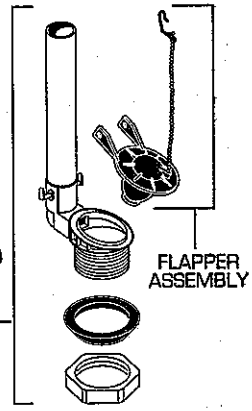

NEW CADET TOILET / THE LINE TOILET MODEL NUMBERS

2. SERIES. ELONGATED
2. SERIES. ROUND FRONT

★ Replace XXX with Fixture Color Code, YYY with Trim Finish Code; see page VII

WATER CONTROL

FLUSH VALVE

NEW CADET TOILET

THE LINE TOILET

MODEL	DESCRIPTION	COMPONENT	PKG QTY
The Line Toilet White with Blue Line	Elong. Bowl only w/(2) Bolt Caps	3412.175	1
	Round Front Bowl only w/(2) Bolt Caps	3112.164	1
	Tank w/Fittings & Cover	4078.243	1
	Tank Cover only	735007-404	1
The Line Toilet Bone with Rust Line	Elong. Bowl only w/(2) Bolt Caps	3412.182	1
	Round Front Bowl only w/(2) Bolt Caps	3112.157	1
	Tank w/Fittings & Cover	4078.235	1
	Tank Cover only	735007-403	1
The Line Toilet Silver with Plum Line	Elong. Bowl only w/(2) Bolt Caps	3412.193	1
	Round Front Bowl only w/(2) Bolt Caps	3112.142	1
	Tank w/Fittings & Cover	4078.216	1
	Tank Cover only	735007-402	1
New Cadet Toilet	★ Elong. Bowl only w/(2) Bolt Caps	3412.042.XXX	1
	★ Round Front Bowl only w/(2) Bolt Caps	3112.030.XXX	1
	★ Tank w/Fittings & Cover	4078.024.XXX	1
	★ Tank Cover only	735007-400.XXX	1
	DESCRIPTION	PART NUMBER	PKG QTY
	Water Control Assy (with Float Ball)	047189-0070A	1
	Flush Valve	047394-0070A	1
	★ Trip Lever	047192-XXX0A	1
	R.H. Trip Lever	738034-0020A	1
	★ Bolt Cap Kit	034783-XXX0A	1
	Coupling Kit, Bowl-to-Tank	047188-0070A	1
	Flapper Assembly	047146-0070A	1