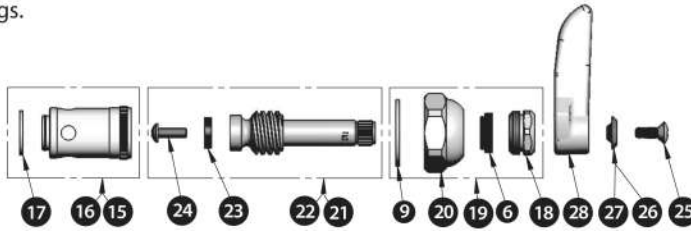

T&S Eterna Cartridge Assemblies

Our longstanding Eterna Cartridges are the standard on many T&S pre-rinse units, faucets and fittings.

Eterna Cartridge (Old Style) without Spring Check

Quarter-Turn Eterna Cartridge (Old Style) without Spring Check

Eterna Cartridge (New Style) with Spring Checks Used on New Product ID Models

New Style Big-Flo Assembly (-NS)

ETERNA – Manual Faucets:

With Lever Handle, Index and Screw

- Cold 002713-40
- Hot 002714-40

No Handle

NEW STYLE Cartridges

- Cold Side for use with Lever Handle (RTC) 006481-40NS
- Cold or Hot Side for use with 4-Arm Handle (LTC) 006482-40NS

Item	Part No.	Description
1	001193-19NS	Red Button Index, Press-In (Hot)
2	018506-19NS	Blue Button Index, Press-In (Cold)
3	000925-45	Handle Screw (New Style)
4	001638-45NS	Lever Handle (New Style)
5	000718-25NS	Packing Nut
6	001098-45	Bonnet Packing Seal
7	000607-40NS	Eterna Bonnet Assembly (New Style)
8	009744-45NS	Eterna Bonnet (New Style)
9	002601-45	Washer
10	001466-20	Quarter-turn Sleeve
11	001907-25	Eterna Cartridge Spindle RTC (Hot)
12	001908-25	Eterna Cartridge Spindle LTC (Cold)
13	001479-45	Spring Check

Item	Part No.	Description
27	001660-45	Blue Index (Cold) (Old Style)
28	001638-45	Lever Handle (Old Style)
29	009750-25NS	Big-Flo Bonnet (New Style)
30	001075-45	'O'-Ring
31	009752-45	Washer, Bonnet, Brass
32	002726-45	Washer, Bonnet, Stainless
33	001042-45	Washer
34	000976-45	Washer
35	000685-40NS	RH Insert, Big-Flo (New Style)
36	002721-45	'O'-Ring
37	000794-25	RH Spindle
38	001088-45	Seat Washer