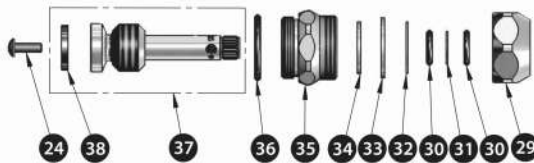

T&S Eterna Cartridge Assemblies

Our longstanding Eterna Cartridges are the standard on many T&S pre-rinse units, faucets and fittings.

Eterna Cartridge (Old Style) without Spring Check

Quarter-Turn Eterna Cartridge (Old Style) without Spring Check

Eterna Cartridge (New Style) with Spring Checks Used on New Product ID Models

New Style Big-Flo Assembly (-NS)

ETERNA – Manual Faucets:

With Lever Handle, Index and Screw

- Cold 002713-40
- Hot 002714-40

No Handle

NEW STYLE Cartridges

- Cold Side for use with Lever Handle (RTC) 006481-40NS
- Cold or Hot Side for use with 4-Arm Handle (LTC) 006482-40NS

Item	Part No.	Description
1	001193-19NS	Red Button Index, Press-In (Hot)
2	018506-19NS	Blue Button Index, Press-In (Cold)
3	000925-45	Handle Screw (New Style)
4	001638-45NS	Lever Handle (New Style)
5	000718-25NS	Packing Nut
6	001098-45	Bonnet Packing Seal
7	000607-40NS	Eterna Bonnet Assembly (New Style)
8	009744-45NS	Eterna Bonnet (New Style)
9	002601-45	Washer
10	001466-20	Quarter-turn Sleeve
11	001907-25	Eterna Cartridge Spindle RTC (Hot)
12	001908-25	Eterna Cartridge Spindle LTC (Cold)
13	001479-45	Spring Check

Item	Part No.	Description
27	001660-45	Blue Index (Cold) (Old Style)
28	001638-45	Lever Handle (Old Style)
29	009750-25NS	Big-Flo Bonnet (New Style)
30	001075-45	'O'-Ring
31	009752-45	Washer, Bonnet, Brass
32	002726-45	Washer, Bonnet, Stainless
33	001042-45	Washer
34	000976-45	Washer
35	000685-40NS	RH Insert, Big-Flo (New Style)
36	002721-45	'O'-Ring
37	000794-25	RH Spindle
38	001088-45	Seat Washer