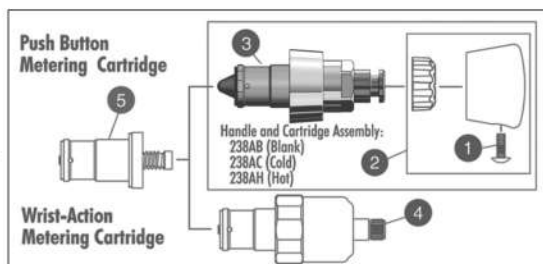

238A Push Button and Wrist-Action Metering Cartridges

See the *Parts Kits* section, p. G7, for the metering cartridge repair kit (B-238RK)

- 1 014145-45 Screw
- 2 014193-40 Push Button Handle, Screw and Insulator (Blank)
- 014194-40 Push Button Handle, Screw and Insulator (Hot)
- 014195-40 Push Button Handle, Screw and Insulator (Cold)
- 3 238A Push Button Metering Cartridge
- 4 012449-40 Wrist-Action Metering Cartridge
- 5 014152-40 Common Metering Barrel Assembly

ACS16
Accessories