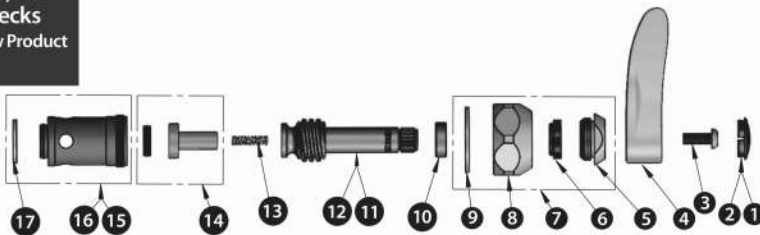

T&S Eterna Cartridge Assemblies

Our longstanding Eterna Cartridges are the standard on many T&S pre-rinse units, faucets and fittings.

Eterna Cartridge (Old Style) without Spring Check

Quarter-Turn Eterna Cartridge (Old Style) without Spring Check

Eterna Cartridge (New Style) with Spring Checks Used on New Product ID Models

New Style Big-Flo Assembly (-NS)

ETERNA – Manual Faucets:

With Lever Handle, Index and Screw

- Cold 002713-40
- Hot 002714-40

No Handle

NEW STYLE Cartridges

- Cold Side for use with Lever Handle (RTC) 006481-40NS
- Cold or Hot Side for use with 4-Arm Handle (LTC) 006482-40NS

Item	Part No.	Description
1	001193-19NS	Red Button Index, Press-In (Hot)
2	018506-19NS	Blue Button Index, Press-In (Cold)
3	000925-45	Handle Screw (New Style)
4	001638-45NS	Lever Handle (New Style)
5	000718-25NS	Packing Nut
6	001098-45	Bonnet Packing Seal
7	000607-40NS	Eterna Bonnet Assembly (New Style)
8	009744-45NS	Eterna Bonnet (New Style)
9	002601-45	Washer
10	001466-20	Quarter-turn Sleeve
11	001907-25	Eterna Cartridge Spindle RTC (Hot)
12	001908-25	Eterna Cartridge Spindle LTC (Cold)
13	001479-45	Spring Check

Item	Part No.	Description
14	003164-45	Spring Check Plunger
15	000788-20	Eterna Removable Insert RTC (Hot) 64L
16	000789-20	Eterna Removable Insert LTC (Cold) 66L
17	001022-45	Bottom Gasket
18	000718-25	Packing Nut (Old Style)
19	000607-40	Eterna Bonnet Assembly (Old Style)
20	009744-45	Eterna Bonnet (Old Style)
21	000811-25	Eterna Spindle (Hot) 18L
22	000812-25	Eterna Spindle (Cold) 67L
23	001092-45	Seat Washer
24	000933-45	Seat Washer Screw
25	000922-45	Lever Handle Screw (Old Style)
26	001661-45	Red Index (Hot) (Old Style)