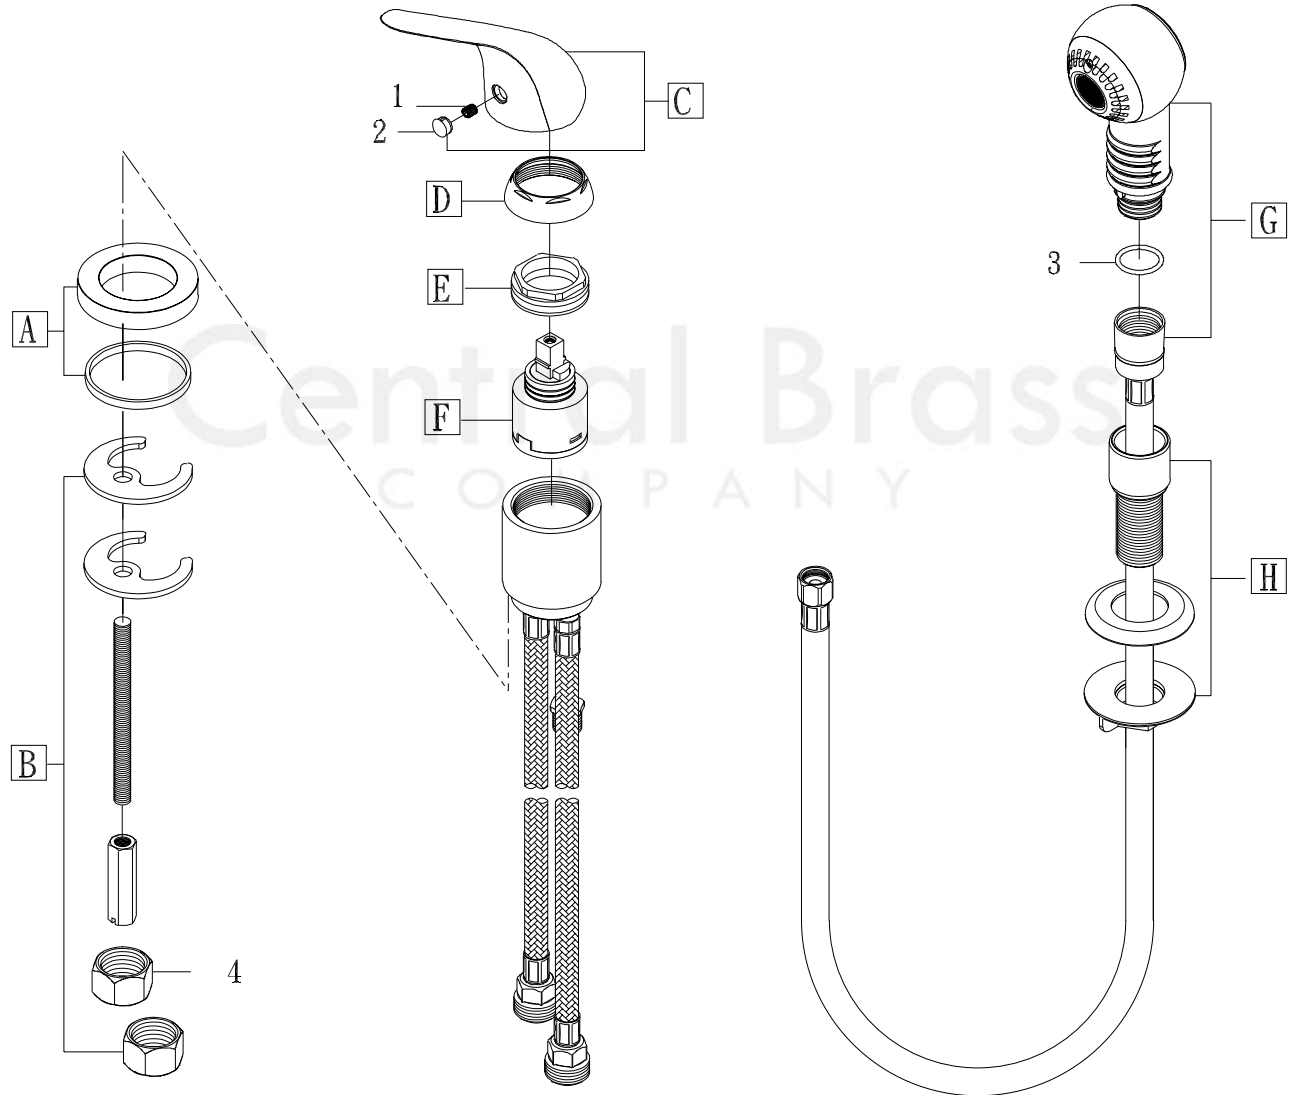

Model# 1130

La Vergne, TN 37086
 Fax: 800.338.9414
 Email: sales@centralbrass.com
 www.centralbrass.com

ITEM#	DESCRIPTION	ITEM#	DESCRIPTION
A	CS-45001 Valve Escutcheon	1	XCS-49001 3/32" Allen Screw-10/Pk
B	CS-55001 Valve Mounting Kit	2	XCS-49002 Red/Blue Indicator-10/Pk
C	CS-15001 Lever Handle	3	XCS-45007 O-Ring-5/Pk
D	XCS-45004 Retaing Ring-2/Pk	4	X4015 Brass Coupling Nut-4/pk
E	XCS-45005 Retainer Nut-2/Pk		
F	CS-39001 Ceramic Disc Cartridge		
G	CS-45002 Pull Out Spray Head and 60" Hose Kit		
H	CS-45003 Hose Guide and Mounting Kit		