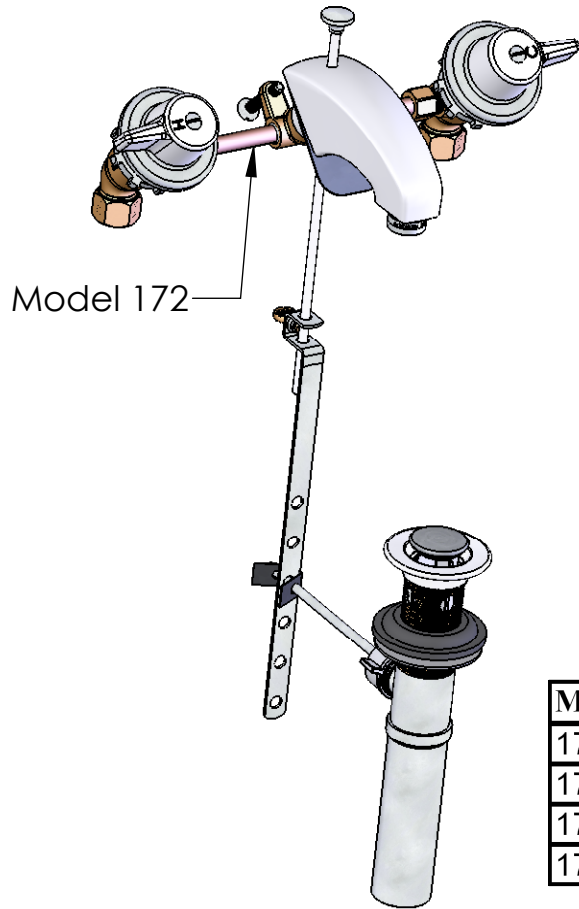

# 172 Series Slantback Lavatory Faucet

- FEATURES \* Solid Brass Valves  
 \* Renew Valves & Seats  
 \* Chrome Finish  
 \* Metal Handles  
 \* Die Cast Zinc Spout  
 \* Adjustable Centers  
 (From 4" To 8" Centers)  
 \* 1/2 NPSM Supplies

| Model | Description  |
|-------|--|
| 172   | Compression Valves, Metal Handles, With Pop-up     |
| 173   | Compression Valves, Metal Handles, No Drain        |
| 172-Q | 1/4 Turn Valves, Chrome Metal Handles, With Pop-up |
| 173-Q | 1/4 Turn Valves, Chrome Metal Handles, No Drain    |