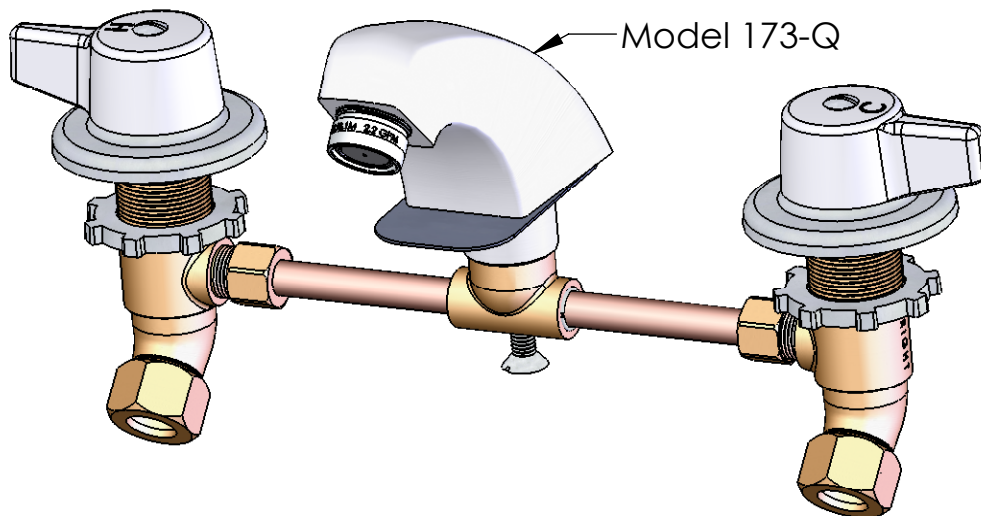

# 172 Series Slantback Lavatory Faucet

- FEATURES \* Solid Brass Valves  
 \* Renew Valves & Seats  
 \* Chrome Finish  
 \* Metal Handles  
 \* Die Cast Zinc Spout  
 \* Adjustable Centers  
 (From 4" To 8" Centers)  
 \* 1/2 NPSM Supplies

| Model | Description  |
|-------|--|
| 172   | Compression Valves, Metal Handles, With Pop-up     |
| 173   | Compression Valves, Metal Handles, No Drain        |
| 172-Q | 1/4 Turn Valves, Chrome Metal Handles, With Pop-up |
| 173-Q | 1/4 Turn Valves, Chrome Metal Handles, No Drain    |