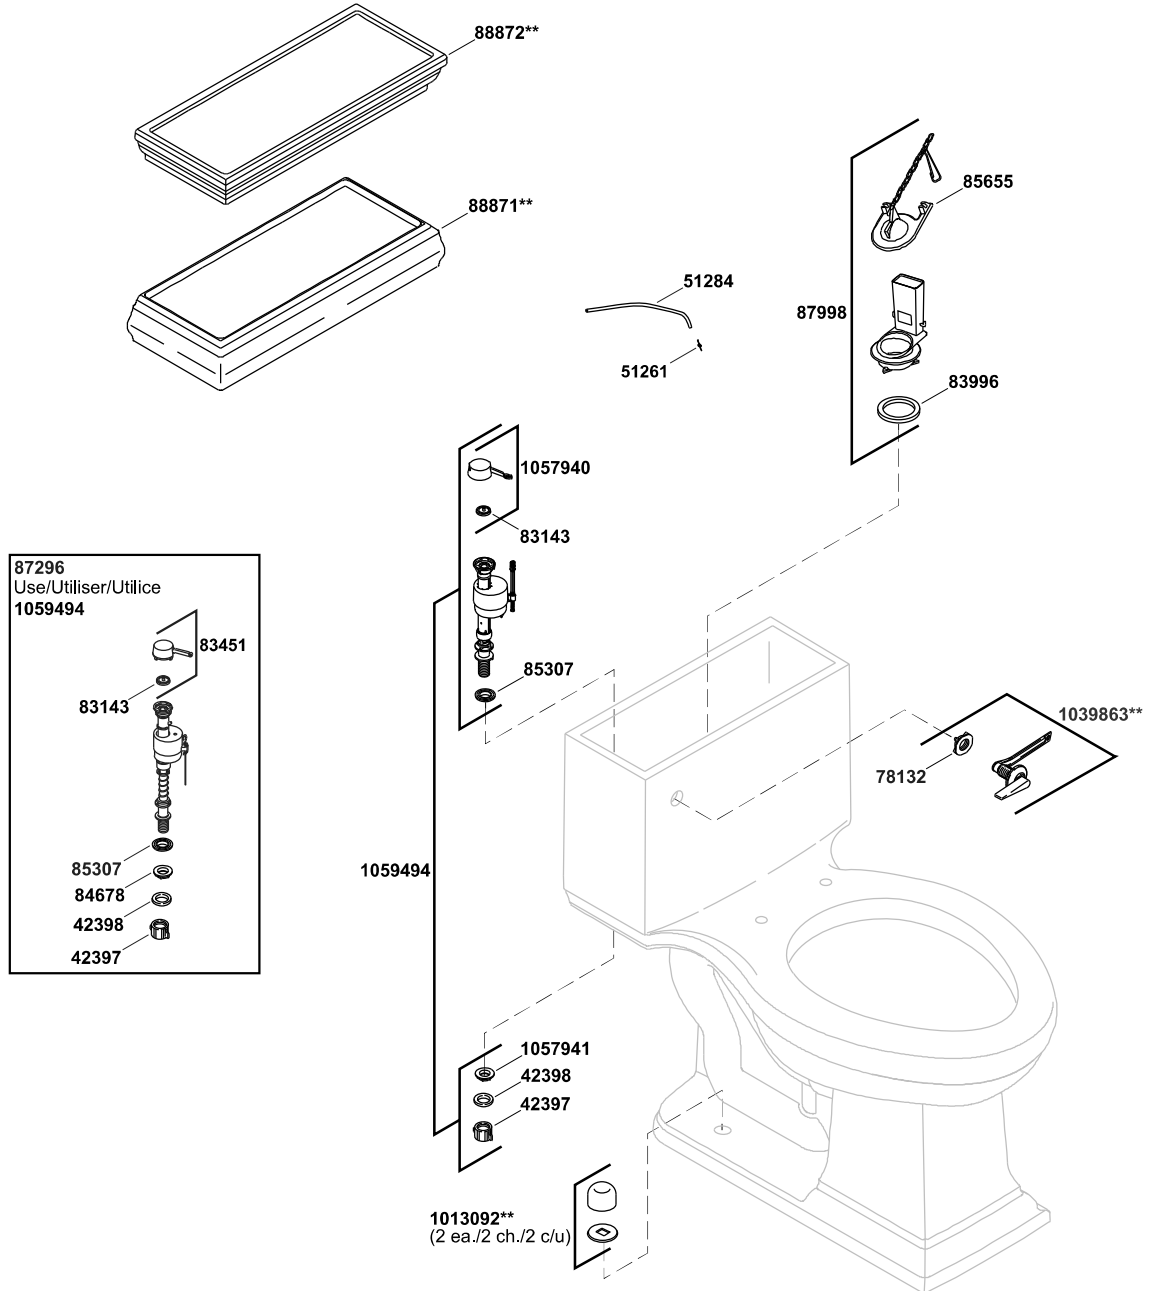

Memoirs®

Classic Comfort Height® elongated toilet and Glenbury™ Quiet-Clo
K-3451-0

Memoirs®

Classic Comfort Height® elongated toilet and Glenbury™ Quiet-Clo
K-3451-0