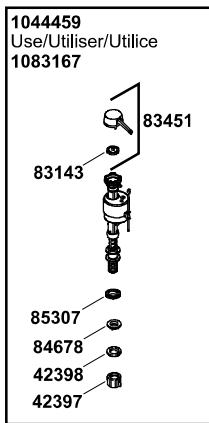

Cimarron®

Comfort Height® one-piece elongated 1.6 gpf toilet with Quiet-Close
K-3489-0

1034693** (LH/Gauche/Izq)
1036058** (RH/Droite/Der)