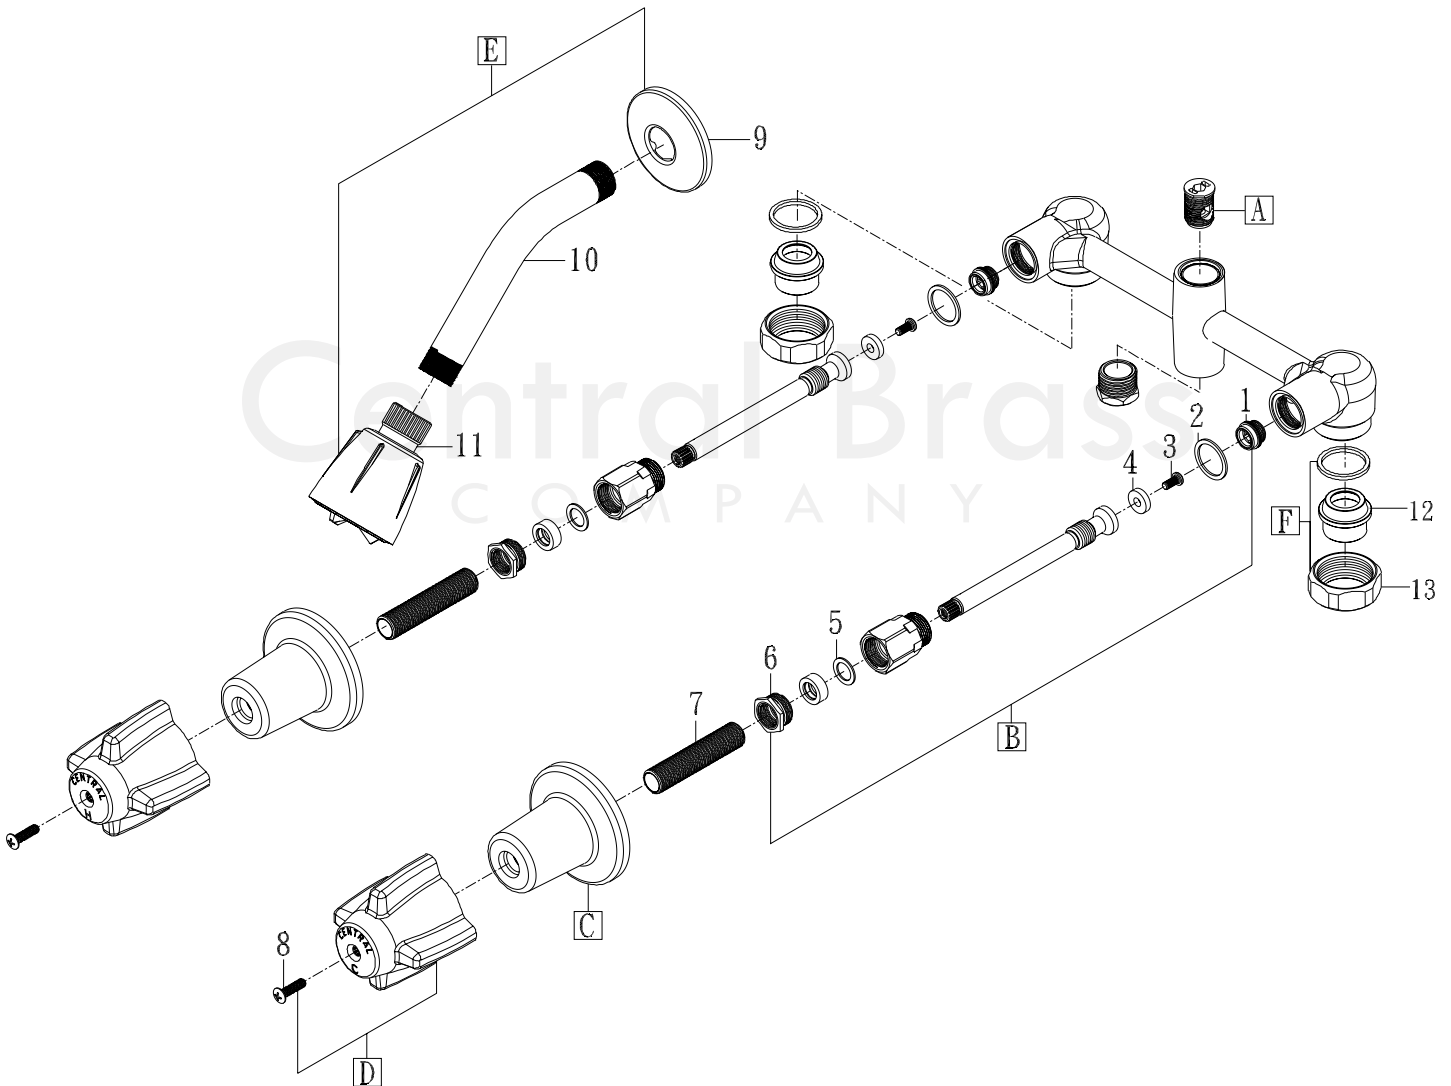

Model# 0926

La Vergne, TN 37086
 Fax: 800.338.9414
 Email: sales@centralbrass.com
 www.centralbrass.com

ITEM#	DESCRIPTION	ITEM#	DESCRIPTION		
A	268-TV	Set-Diverter Piston	4	X901-WNN	Seat Washer-25/pk
B	K-3-CT	Stem Assembly W/Replaceable Seat	5	X4-L	Brass Packing Washer-6/pk
C	521-B	Escutcheon	6	X765-TA	Brass Hex Packing Nut-6/pk
D	G-508-C,H	Large Canopy Handle-Cold,Hot	7	X269-29/16	2-9/16" Brass Nipple-10/pk
E	G-3113-6	Shower Head, Arm (6") & Flanges	8	X107-F	Oval Head Handle Screw Phillips-25/pk
F	CS-49032	Combo Union Nuts & Sleeve-2/pk	9	X1035-SS	Shower Arm Flange-10/pk
1	XPF-263-B	Brass Seat CP-4/pk	10	714-WT-02	Shower Arm 6"
2	X1028-Y	Nylon Gasket-25/pk	11	3034-1/2-02	Shower Head with Brass Shower Ball
3	X104	Round Head Seat Washer Screw-25/pk	12	X1875	1/2" IP Union Inlets-2/pk
			13	X1876-BB	Coupling Nut-2/pk

0926 Series/REV. 09 2016