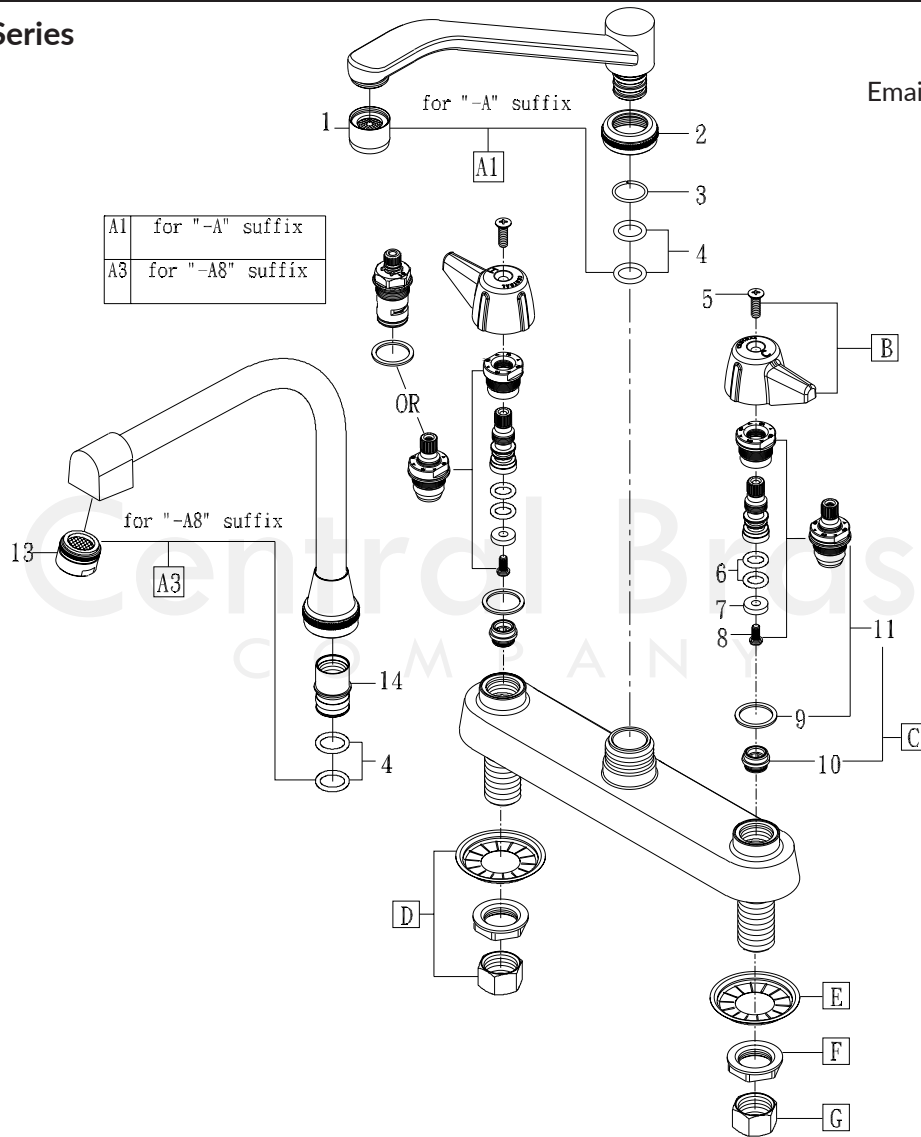

Model# 0127 Series

La Vergne, TN 37086  
 Fax: 800.338.9414  
 Email: sales@centralbrass.com  
 www.centralbrass.com

ITEM#	DESCRIPTION	ITEM#	DESCRIPTION		
A1	SU-365-CA (for "-A" suffix)	8" Swivel D Style Spout With Aerator	1	CS-49014	55/64"-27Female Thread 1.5GPM Aerator
A3	SU-357-HSA (for "-A8" suffix)	7-1/4" Swivel High Rise Spout, Aerator	2	XPf-782-D	Brass Spout Nut (2pcs/pk)
B	G-523-C,H	Canopy Handle With Screw-Cold,Hot	3	X-166-FN	Snap Ring
C	K-453-C,H	Stem Assembly With Replaceable Seat	4	X1038-KN	O-Ring Epdm Rubber (25pcs/pk)
D	G-913-A	Coupling Nuts & Washers (2 Sets)	5	X107-F	Oval Head Handle Phillips Screw (25/pk)
E	X54	Thinner Crowfoot Steel Washer-10/pk	6	X1038-453	O-Ring for Stem Assembly (25pcs/pk)
F	X7133-AZ	Zinc Die Cast Locknut-10/pk	7	X901-WNN	Seat Washer (25pcs/pk)
G	X4015	Brass Coupling Nut-4/pk	8	X104	Round Head Seat Washer Screw (25/pk)
			9	X1028-Y	Nylon Gasket (25pcs/pk)
			10	X263-BC	Seat (10pcs/pk)
			11	G-453-EL,ER	Stem Assembly-Cold,Hot
			13	CS-49013	13/16"-27 Male Thread 1.5 GPM Aerator
			14	PF-741-DO	Spout Adapter for Bar Faucet