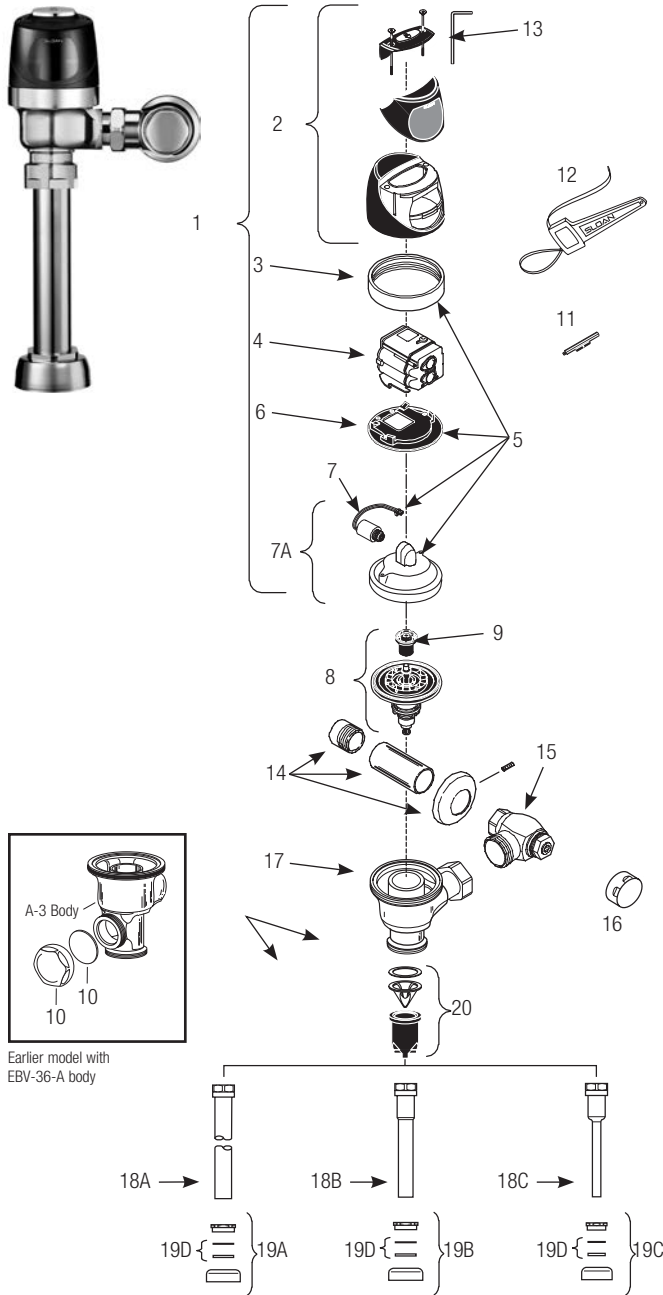

Optima Plus® Sloan Flushometer™

Sensor Flushometers

PARTS LIST

Item No.	Code No.	Part No.	Description
1.	0325298	EBV-189-A	Cover/Ring/Sensor Assembly - Water Closet
	0325299	EBV-190-A	Cover/Ring/Sensor Assembly - Urinal
	0325239	EBV-198-A	Cover/Ring/Sensor Assembly - Water Closet w/ Zurn ring
	0325240	EBV-199-A	Cover/Ring/Sensor Assembly - Urinal w/Zurn ring
2.	0325241	EBV-192-A	Cover Assembly
3.	N/A	EBV-168	Locking Ring - Plastic inner cover only – Use 3325089 , EBV-1010-A
	0305843	EBV-14	Locking Ring - Metal inner cover only
	0305843	EBV-30-A	Locking Ring - for Zurn valves
4.	3325450	EBV-129-A-C	Electronic Module - Water Closet
	3325451	EBV-129-A-U	Electronic Module - Urinal
5.	3325089	EBV-1010-A	Metal Inner Cover Repair Kit Includes Items Nos. 3, 5, 6 and 7
6.	0325171	EBV-134	Cover Rest Plate
7.	3325453	EBV-136-A	Solenoid
7A.	3325456	EBV-145-A	Inside Cover Assembly (includes solenoid EBV-136-A) Does not replace Plastic Inner Cover. Use Item No. 5
8.	SEE CHART NEXT PAGE		Flex Tube Diaphragm Assembly
9.	SEE CHART NEXT PAGE		Flush Volume Regulator
10.	0325286	EBV-186	Handle Cap Kit
11.	0325107	EBV-91	Range Adjustment Tool
12.	0305823	EBV-22	Strap Wrench
13.	0325159	EBV-137	7/64" Hex Wrench
14.	3308785	H-634-AA	1" (25 mm) Sweat Solder Kit
	3308788	H-636-AA	3/4" (19 mm) Sweat Solder Kit
15.	3308386	H-700-A	1" (25 mm) Bak-Chek® Control Stop
	3308384	H-700-A	3/4" (19 mm) Bak-Chek® Control Stop
16.	3308840	H-573-A	Stop Cap
17.	0305381PK	A-3-A	Valve Body *
18A.	5323007	V-500-AA	1-1/2" (38 mm) x 9" (229 mm) Vacuum Breaker (Model 8110/8111)
	0323014	V-500-AA	1-1/2" (38 mm) x 13 1/2" (343 mm) Vacuum Breaker (Model 8113)
	0323019	V-500-AA	1-1/2" (38 mm) x 23" (584 mm) Vacuum Breaker (Model 8115)
	0323021	V-500-AA	1-1/2" (38 mm) x 26" (660 mm) Vacuum Breaker (Model 8116)
18B.	5323006	V-500-AA	1-1/4" (32 mm) x 9" (229 mm) Vacuum Breaker (Model 8180)
18C.	5323005	V-500-AA	3/4" (19 mm) x 9" (229 mm) Vacuum Breaker (Model 8186)
19A.	0306145	F-56-A	1-1/2" Spud Coupling Assembly (Models 8110, 8115 & 8116)
19B.	0306142	F-55-A	1-1/4" Spud Coupling Assembly (Model 8180)
19C.	0306102	F-54-A	3/4" Spud Coupling Assembly (Model 8186)
19D.	SEE SLIP JOINT GASKETS AND RINGS TABLE ON NEXT PAGE		
20.	3323192	V-551-A	Vacuum Breaker Repair Kit