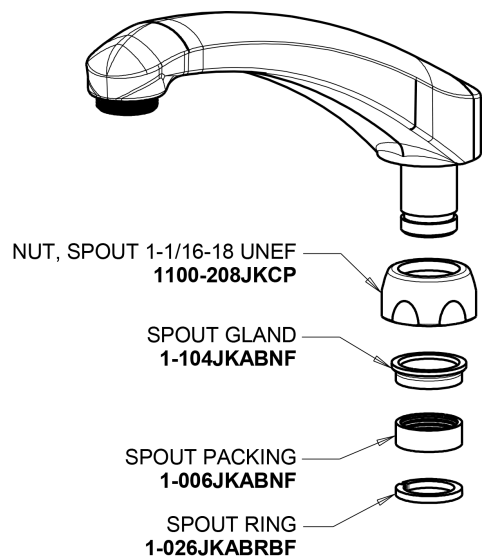

Repair Parts

1102-ABCP

Hot and Cold Water Sink Faucet with Side Spray

**CHICAGO
FAUCETS**

a Geberit company

Base Parts:

For Technical Assistance:

Phone: 800-TEC-TRUE (832-8783)

Email: techsupport.us@chicagofaucets.com

2100 South Clearwater Drive

Des Plaines, IL 60018

Phone: 847-803-5000

chicagofaucets.com

Repair Parts

1102-ABCP

Hot and Cold Water Sink Faucet with Side Spray

**CHICAGO
FAUCETS** 

a Geberit company

8" L Type Swing Spout
L8LEOJKAB

2" Vandal Proof Canopy Single Wing Handle
1000-PRJKCP

2.2 GPM (8.3 L/min) Aerator
E3JKABCP

Quatern Compression Cartridge (pair)
1-099XTJKABNF (right)
1-100XTJKABNF (left)