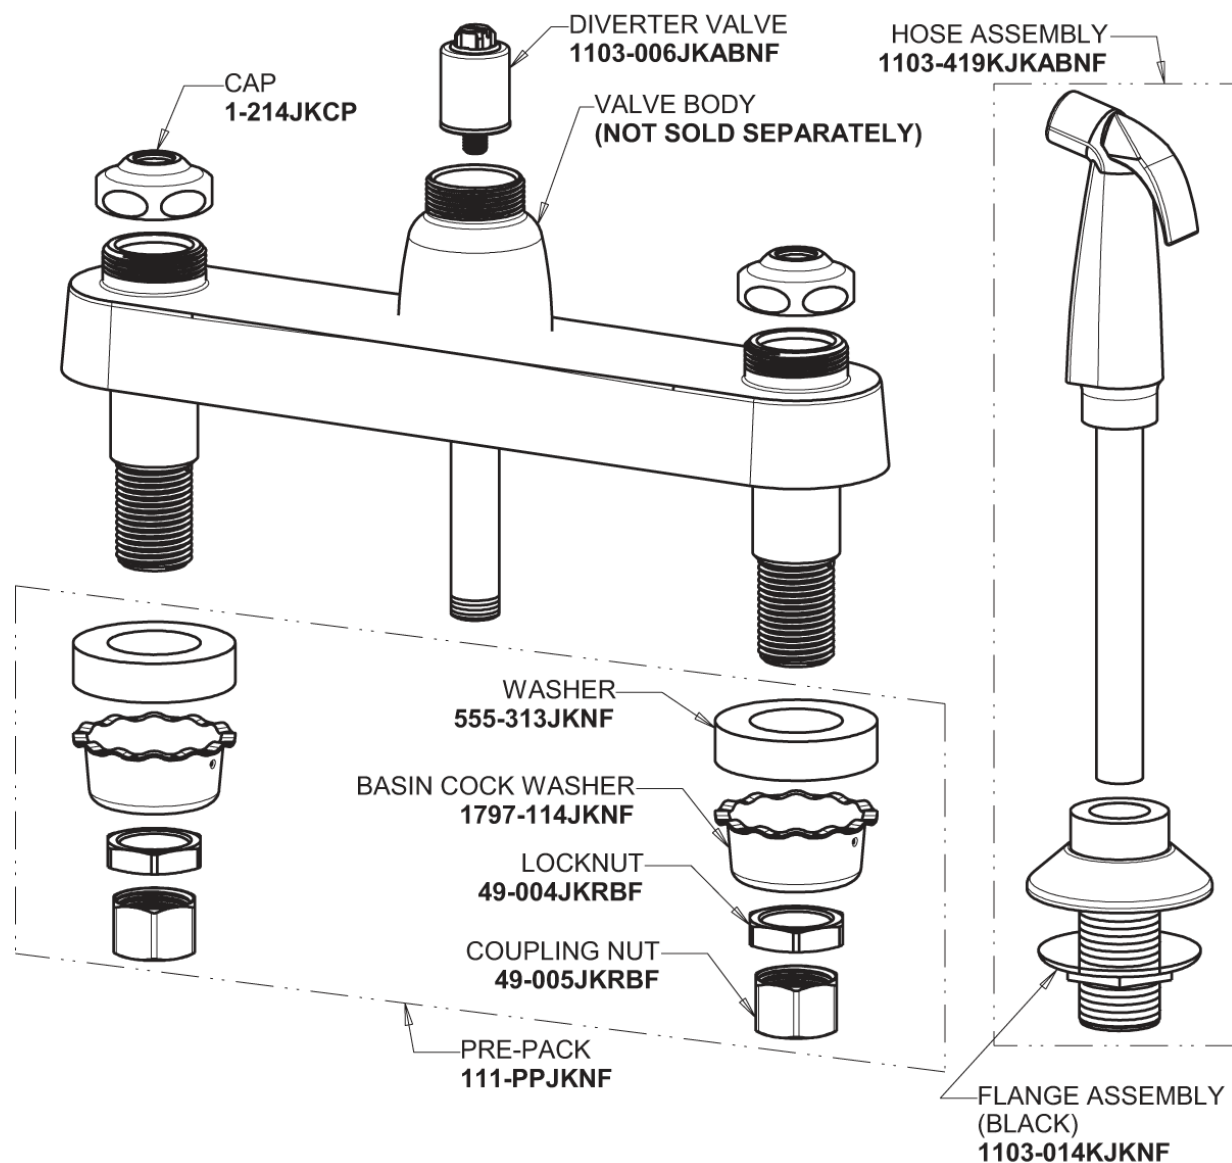

Repair Parts

1102-ABCP

Hot and Cold Water Sink Faucet with Side Spray

**CHICAGO
FAUCETS**

a Geberit company

Base Parts:

For Technical Assistance:

Phone: 800-TEC-TRUE (832-8783)

Email: techsupport.us@chicagofaucets.com

2100 South Clearwater Drive

Des Plaines, IL 60018

Phone: 847-803-5000

chicagofaucets.com

Repair Parts

1102-ABCP

Hot and Cold Water Sink Faucet with Side Spray

**CHICAGO
FAUCETS** 

a Geberit company

8" L Type Swing Spout
L8LEOJKAB

2" Vandal Proof Canopy Single Wing Handle
1000-PRJKCP

2.2 GPM (8.3 L/min) Aerator
E3JKABCP

Quatern Compression Cartridge (pair)
1-099XTJKABNF (right)
1-100XTJKABNF (left)