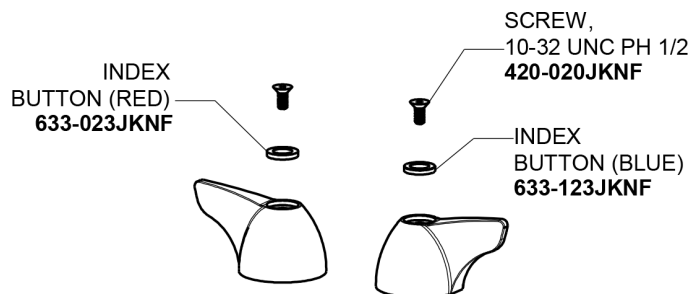

Repair Parts

1102-ABCP

Hot and Cold Water Sink Faucet with Side Spray

**CHICAGO
FAUCETS**

a Geberit company

8" L Type Swing Spout
L8LEOJKAB

2" Vandal Proof Canopy Single Wing Handle
1000-PRJKCP

2.2 GPM (8.3 L/min) Aerator
E3JKABCP

Quatern Compression Cartridge (pair)
1-099XTJKABNF (right)
1-100XTJKABNF (left)

For Technical Assistance:

Phone: 800-TEC-TRUE (832-8783)

Email: techsupport.us@chicagofaucets.com

2100 South Clearwater Drive
Des Plaines, IL 60018
Phone: 847-803-5000
chicagofaucets.com