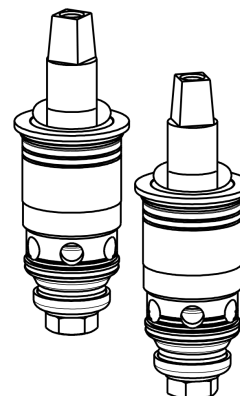

Repair Parts

1102-ABCP

Hot and Cold Water Sink Faucet with Side Spray

**CHICAGO
FAUCETS**

a Geberit company

Base Parts:

For Technical Assistance:

Phone: 800-TEC-TRUE (832-8783)

**CHICAGO
FAUCETS** 

a Geberit company

8" L Type Swing Spout
L8LEOJKAB

2" Vandal Proof Canopy Single Wing Handle
1000-PRJKCP

2.2 GPM (8.3 L/min) Aerator
E3JKABCP

Quatern Compression Cartridge (pair)
1-099XTJKABNF (right)
1-100XTJKABNF (left)