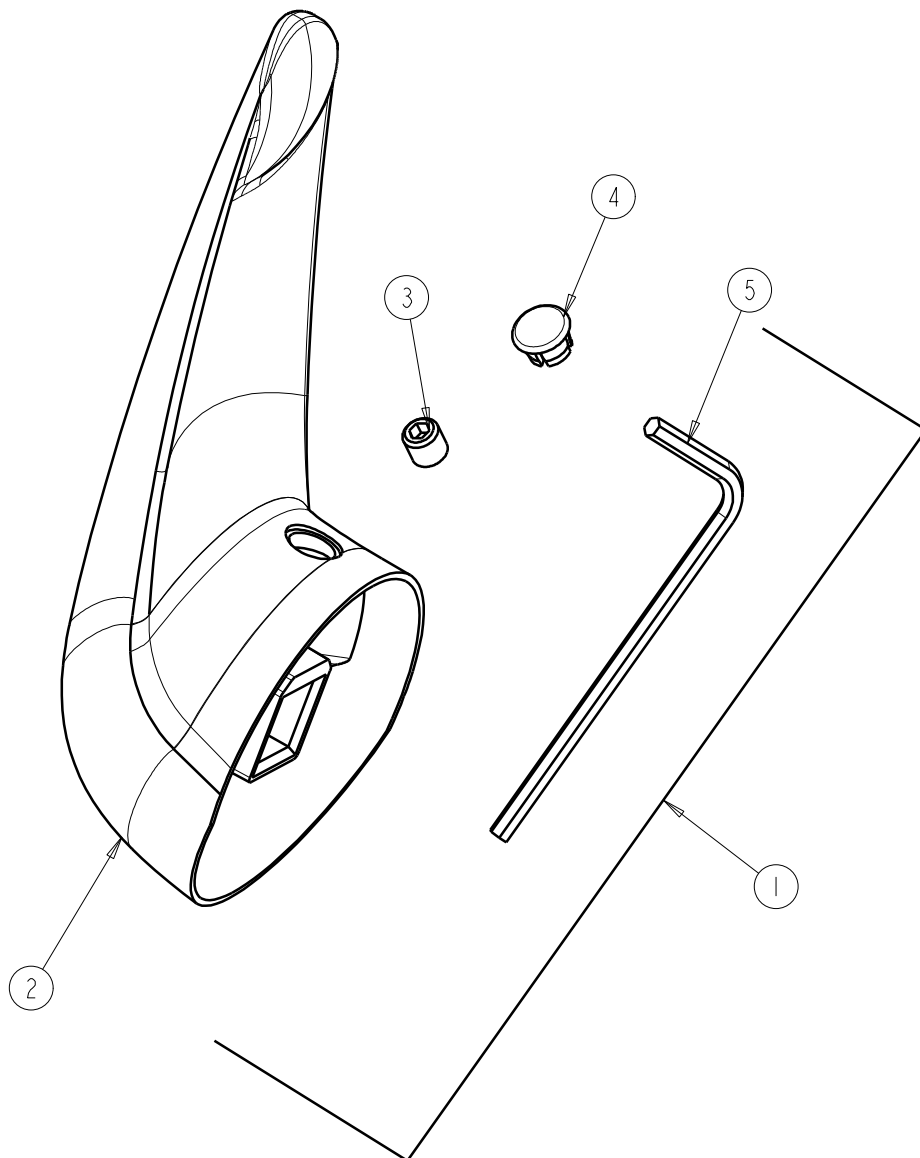

FITTING NO.

420-030KJKCP

SUBMITTED MODEL NO.

ITEM NO.

FOR TECHNICAL ASSISTANCE
1-800-TEC-TRUE (1-800-832-8783)

ITEM	PART NO.	DESCRIPTION
1	420-030KJKCP	HANDLE ASSEMBLY KIT
2	---	HANDLE
3	---	HEX SCREW
4	---	RED/BLUE BUTTON
5	---	ALLEN WRENCH