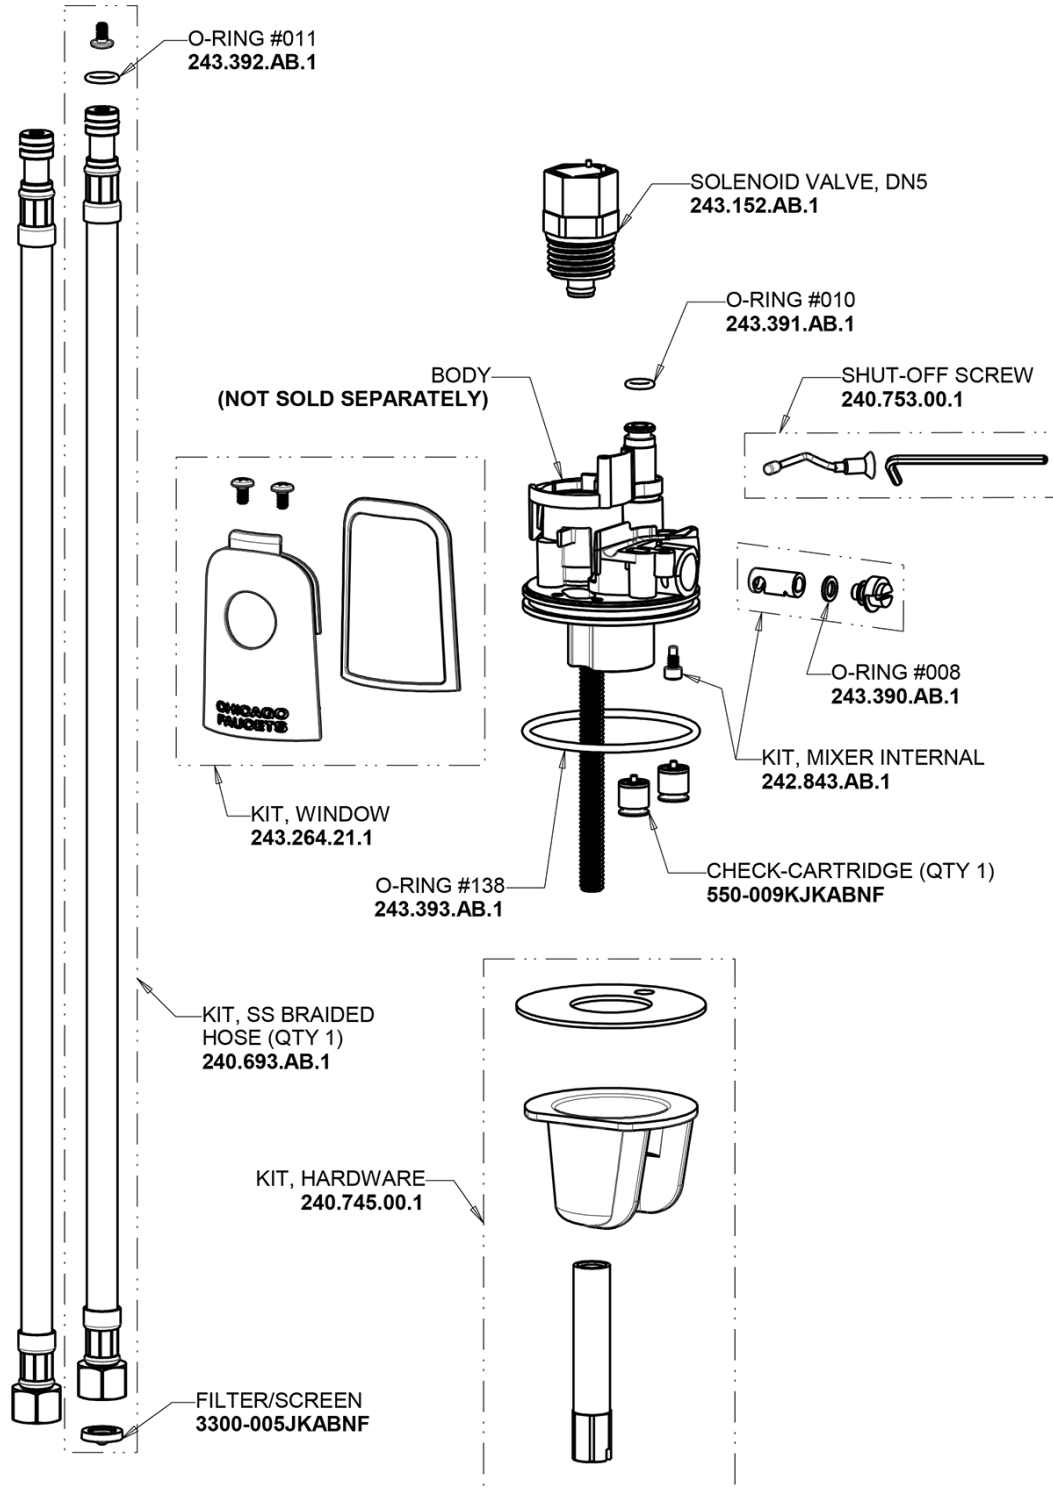

Repair Parts

116.112.AB.1

HyTronic Contemporary Sink Faucet with Dual Beam Infrared Sensor

CHICAGO FAUCETS®

Geberit Group

HyTronic Base with Internal Mixer

Base Parts:

For Technical Assistance:

HyTronic Contemporary Sink Faucet with Dual Beam Infrared Sensor

CHICAGO FAUCETS®

Geberit Group

HyTronic Contemporary Spout
240.729.AB.1

CHECK-CARTRIDGE
550-009KJKABNF

O-RING, #010
243.391.AB.1

0.5 GPM (1.9 L/min) Vandal Proof Econo-Flo Non-Aerating
Spray
E2805JKABCP

VANDAL PROOF KEY
3-024JKRCF

Electronic Module
242.433.00.1

AC Power Adapter
240.747.00.1

For Technical Assistance:

Phone: 800-TEC-TRUE (832-8783)

Email: techsupport.us@chicagofaucets.com

2100 South Clearwater Drive