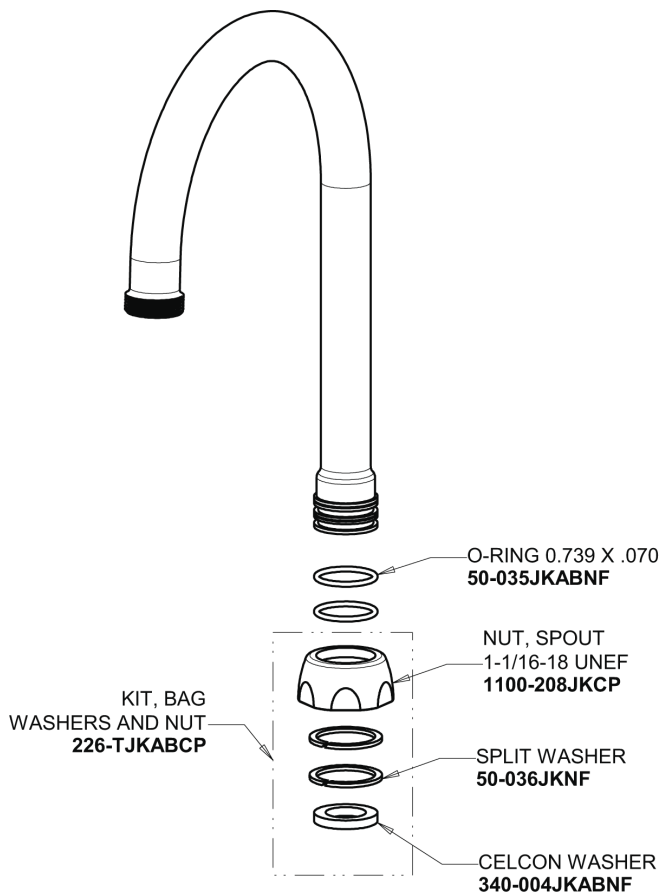

## Base Parts:

# Repair Parts

116.123.AB.4

HyTronic Gooseneck Sink Faucet with Dual Beam Infrared Sensor

# CHICAGO FAUCETS®

Geberit Group

5-1/4" Rigid / Swing Gooseneck Spout  
**GN2AH8JKABCP**

Electronic Module  
**242.574.00.1**

0.35 GPM (1.3 L/min) Vandal Proof Econo-Flo Non-Aerating Outlet  
**E38VPJKABCP**