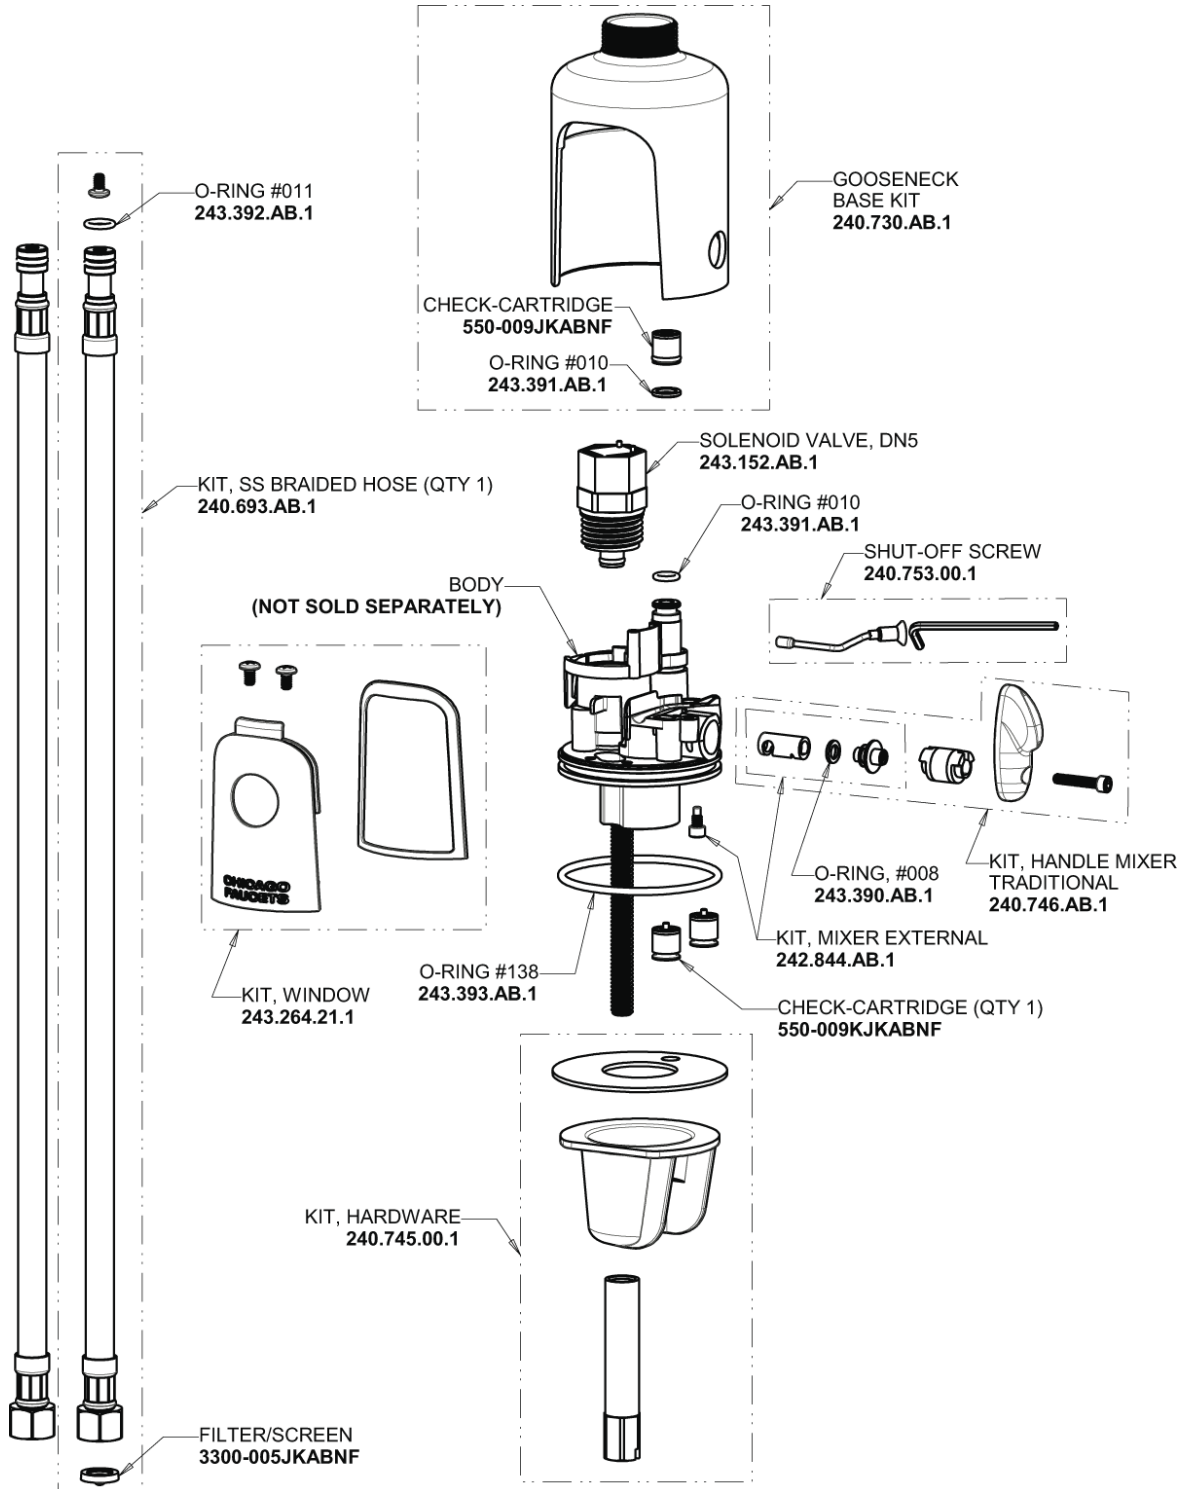

# Repair Parts

116.123.AB.4

HyTronic Gooseneck Sink Faucet with Dual Beam Infrared Sensor

## Base Parts: