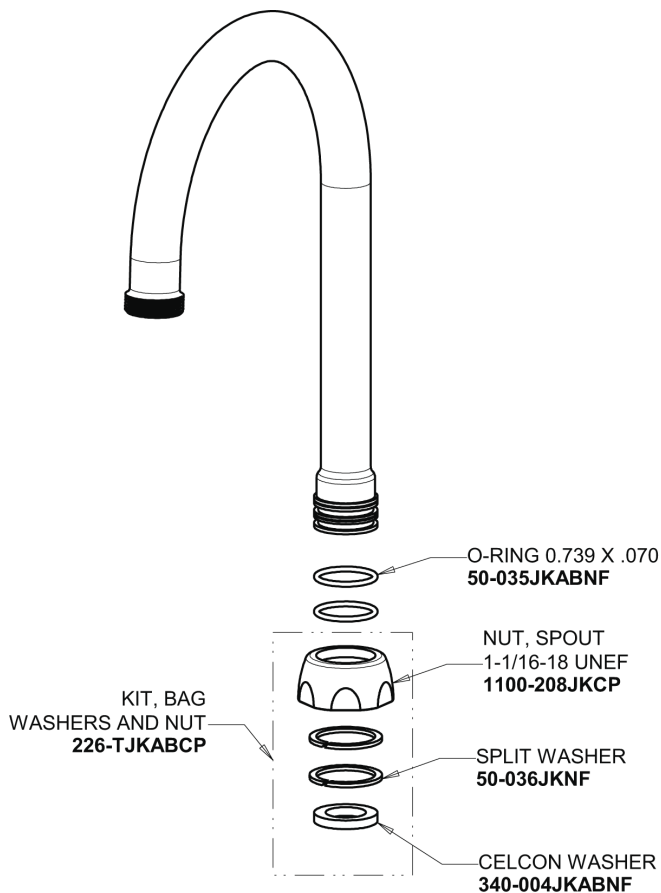

## Base Parts:

# Repair Parts

116.223.AB.4

HyTronic Gooseneck Sink Faucet with Dual Beam Infrared Sensor

# CHICAGO FAUCETS®

Geberit Group

5-1/4" Rigid / Swing Gooseneck Spout  
**GN2AH8JKABCP**

0.35 GPM (1.3 L/min) Vandal Proof Econo-Flo Non-Aerating  
Outlet  
**E38VPJKABCP**

Electronic Module  
**242.574.00.1**