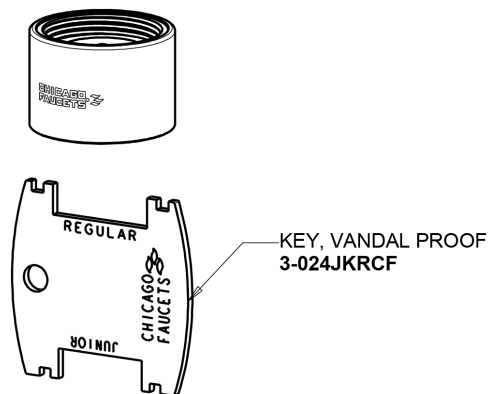

# Repair Parts

116.223.AB.4

HyTronic Gooseneck Sink Faucet with Dual Beam Infrared Sensor

# CHICAGO FAUCETS®

Geberit Group

5-1/4" Rigid / Swing Gooseneck Spout  
**GN2AH8JKABCP**

0.35 GPM (1.3 L/min) Vandal Proof Econo-Flo Non-Aerating  
Outlet  
**E38VPJKABCP**

Electronic Module  
**242.574.00.1**