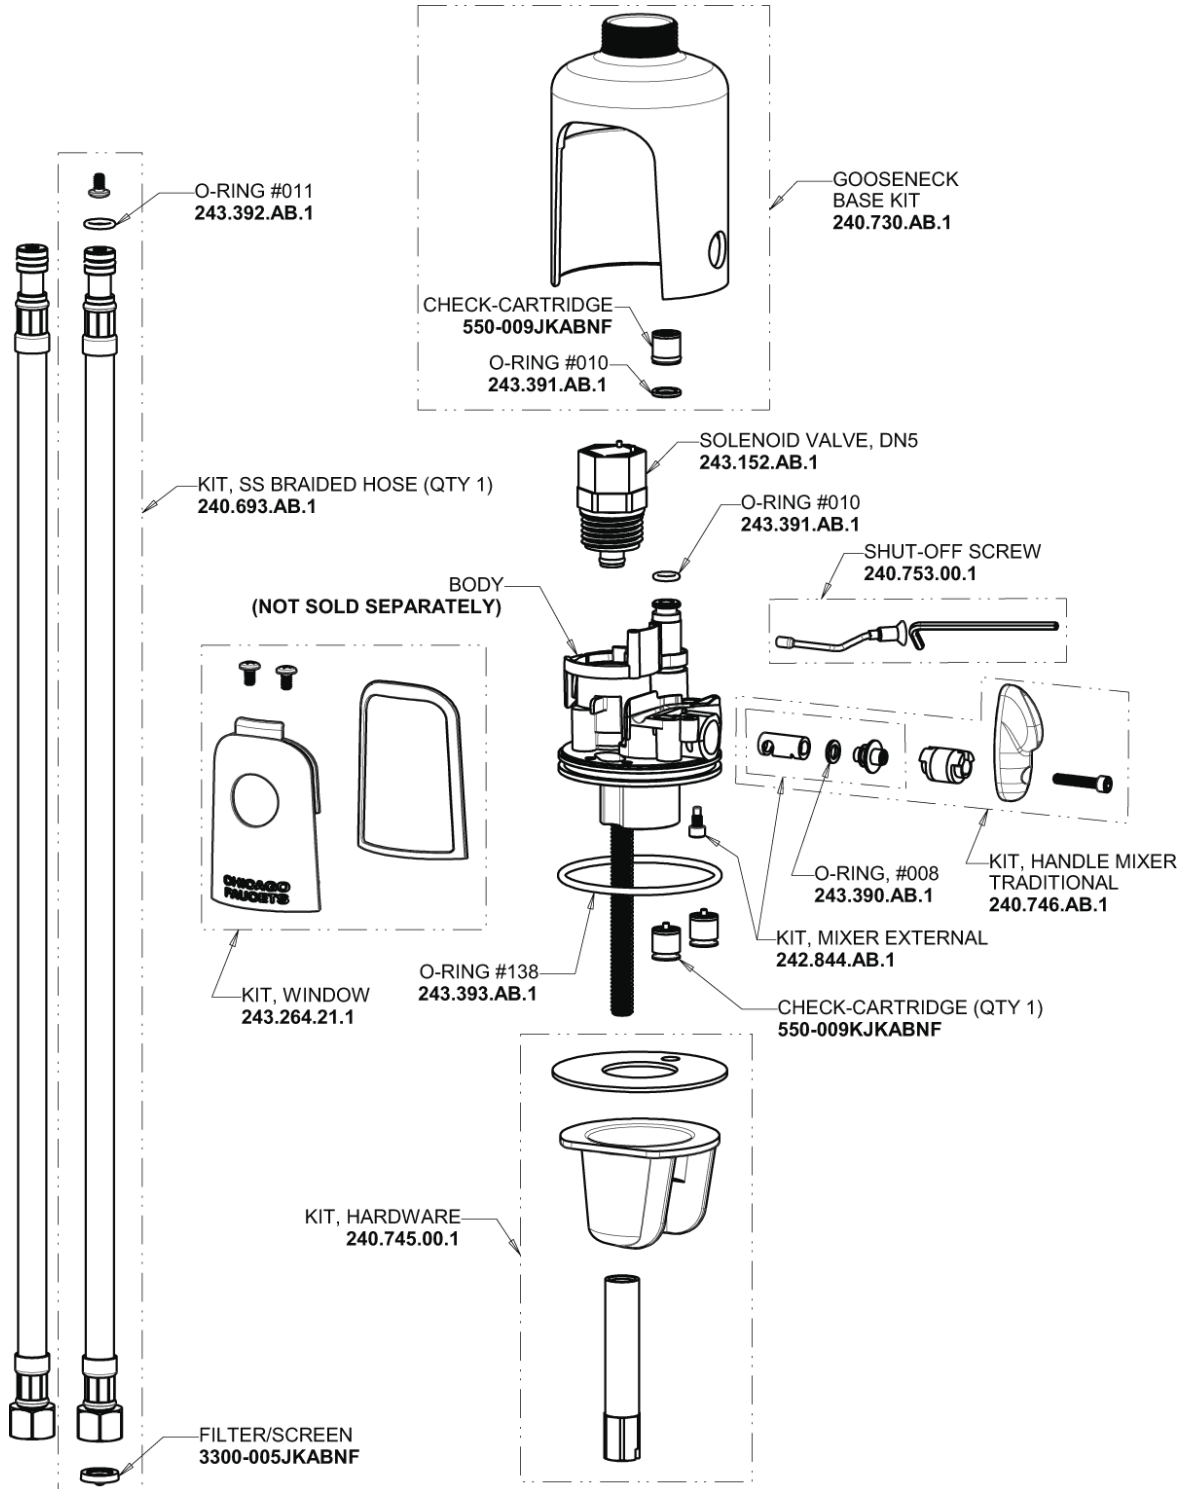

# Repair Parts

116.223.AB.4

HyTronic Gooseneck Sink Faucet with Dual Beam Infrared Sensor

## Base Parts: