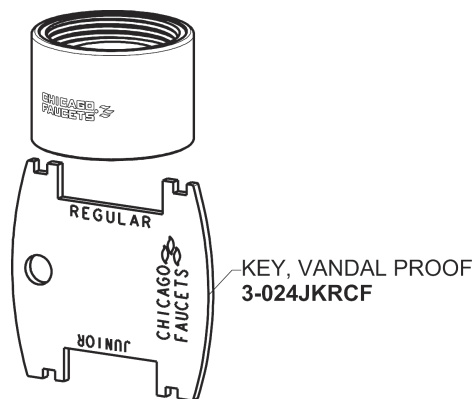

# Repair Parts

116.203.AB.1

HyTronic Gooseneck Sink Faucet with Dual Beam Infrared Sensor

# CHICAGO FAUCETS®

Geberit Group

5-1/4" Rigid / Swing Gooseneck Spout  
**GN2AH8JKABCP**

0.5 GPM (1.9 L/min) Vandal Proof Non-Aerating Spray Outlet  
**E2805-5JKABCP**

Electronic Module  
**242.433.00.1**