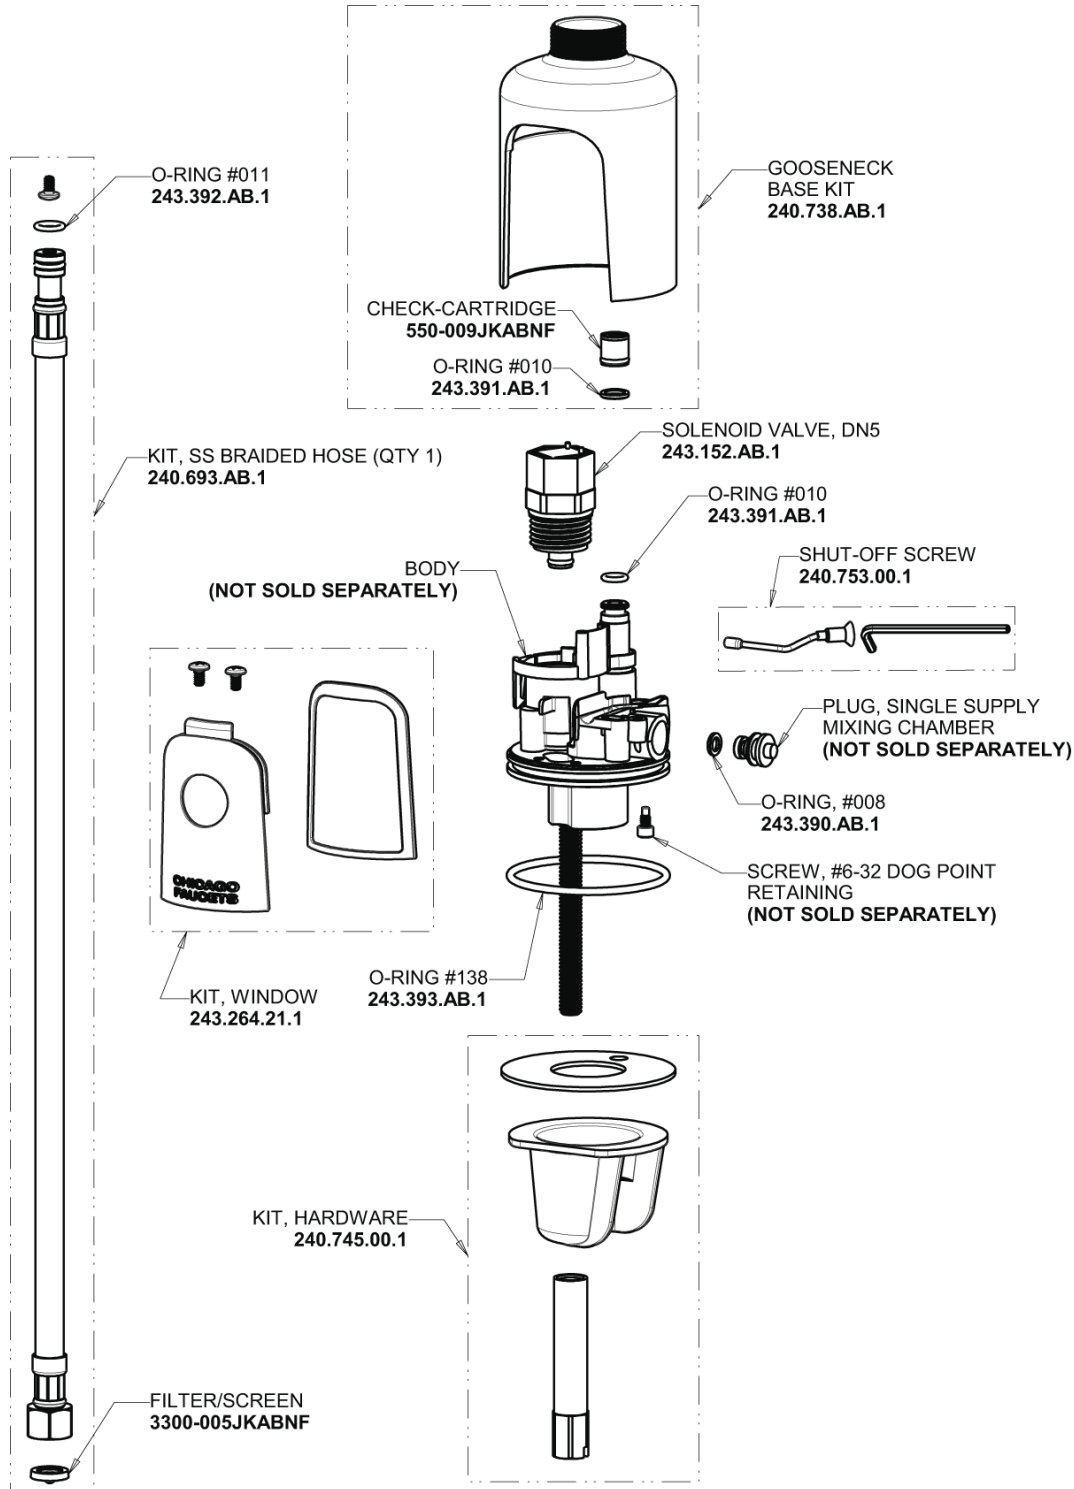

# Repair Parts

116.203.AB.1

HyTronic Gooseneck Sink Faucet with Dual Beam Infrared Sensor

## Base Parts: