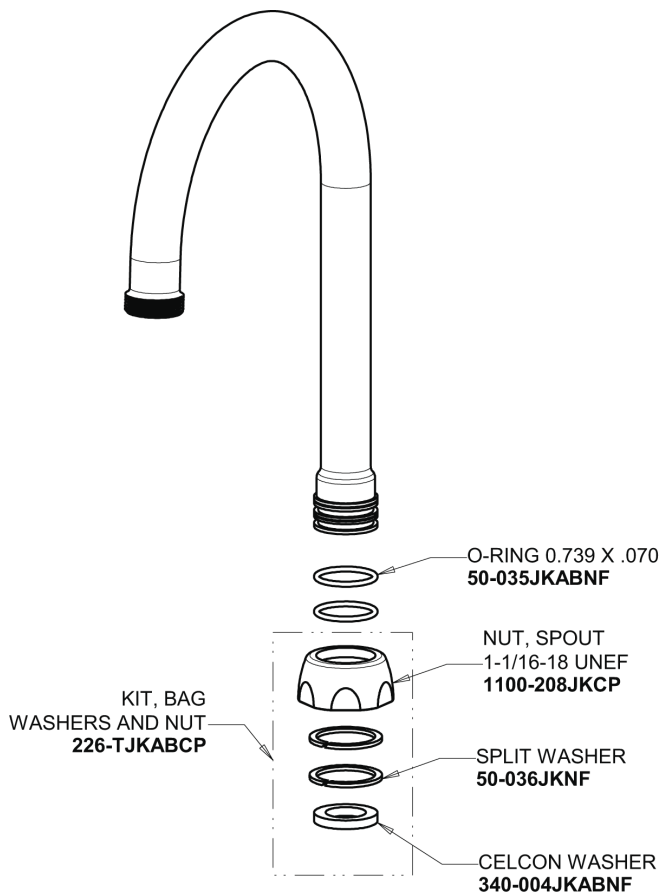

# Repair Parts

116.203.AB.1

HyTronic Gooseneck Sink Faucet with Dual Beam Infrared Sensor

# CHICAGO FAUCETS®

Geberit Group

5-1/4" Rigid / Swing Gooseneck Spout  
**GN2AH8JKABCP**

0.5 GPM (1.9 L/min) Vandal Proof Non-Aerating Spray Outlet  
**E2805-5JKABCP**

Electronic Module  
**242.433.00.1**