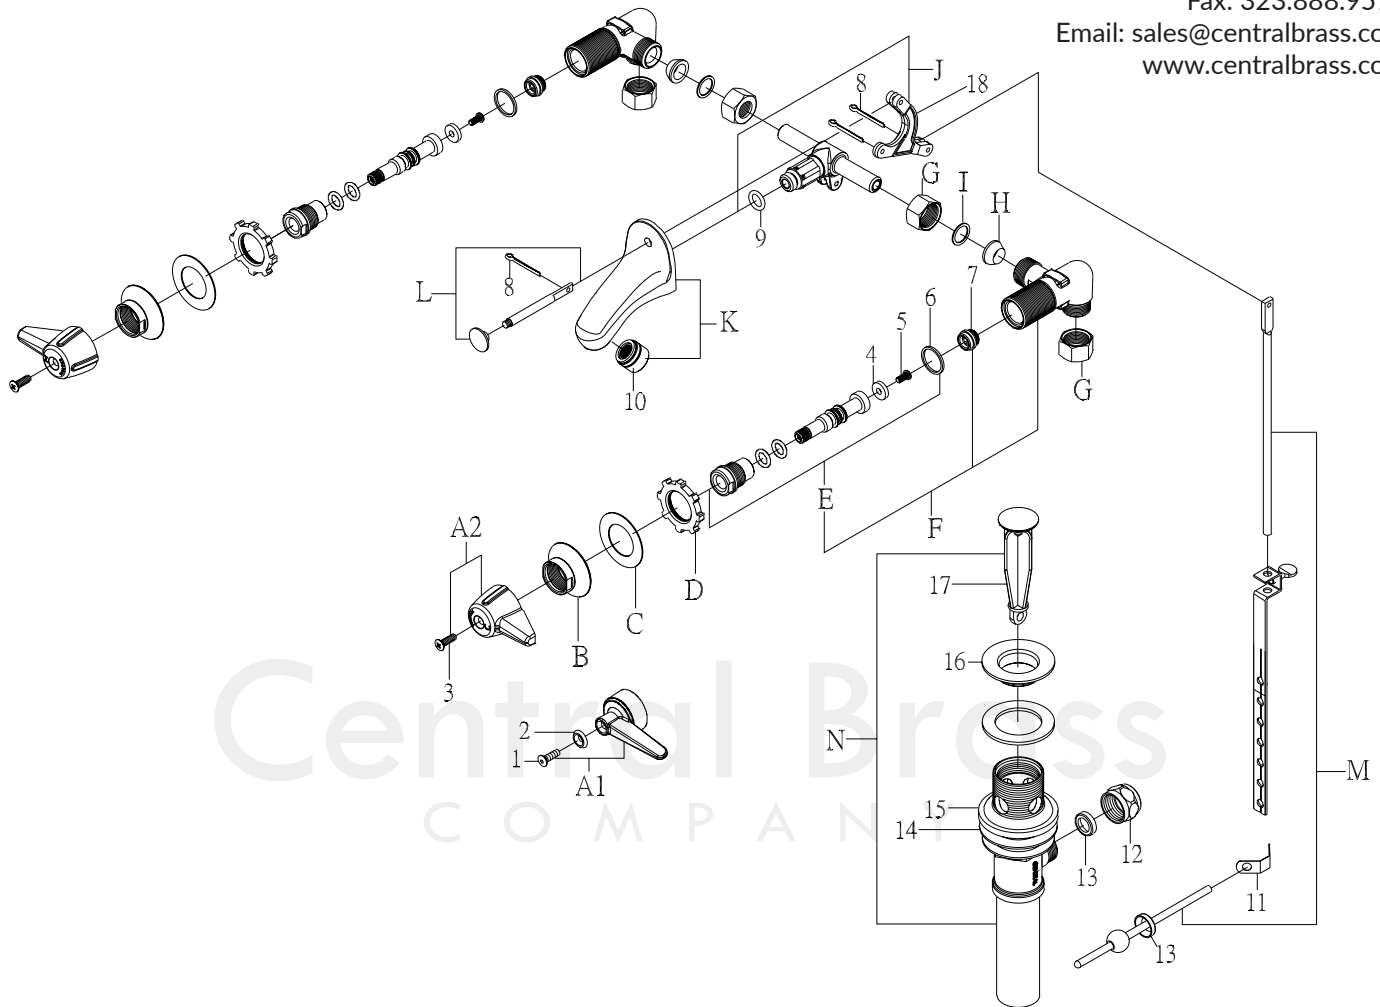

MODEL# 1178-A, 1178-DA, 1178-LE, 1178-DLE

Commerce, CA 90040

Fax: 323.888.9515

Email: sales@centralbrass.com

www.centralbrass.com

ITEM#	DESCRIPTION	ITEM#	DESCRIPTIONw
A1	CS-19007C, H [for "-LE" suffix only]	2	X107-FB, FR [for "-LE" suffix only]
A2	G-523-C, H [for "-A" suffix only]	3	X107-F [for "-A" suffix only]
B	510	4	X901-WNN
C	X491-U	5	X104
D	X53-AZ	6	X193-LBN
E	G-458-KR, KL	7	XPF-263-B
F	U-2170-AR, AL	8	X194
G	X4015	9	X1038-IN
H	X954-A	10	OP-490063
I	X22	11	X195-C [for "-D" suffix only]
J	U-2171-A	12	192-NBB [for "-D" suffix only]
K	SU-2136-FA	13	X409-PT [for "-D" suffix only]
L	G-21	14	X51-D [for "-D" suffix only]
M	G-195-EBST [for "-D" suffix only]	15	X994-1109 [for "-D" suffix only]
N	SU-1109 [for "-D" suffix only]	16	2056-SPT1109 [for "-D" suffix only]
1	CS-49033 [for "-LE" suffix only]	17	SU-2113-TT [for "-D" suffix only]
		18	2126-A

1178 rev 01.2021