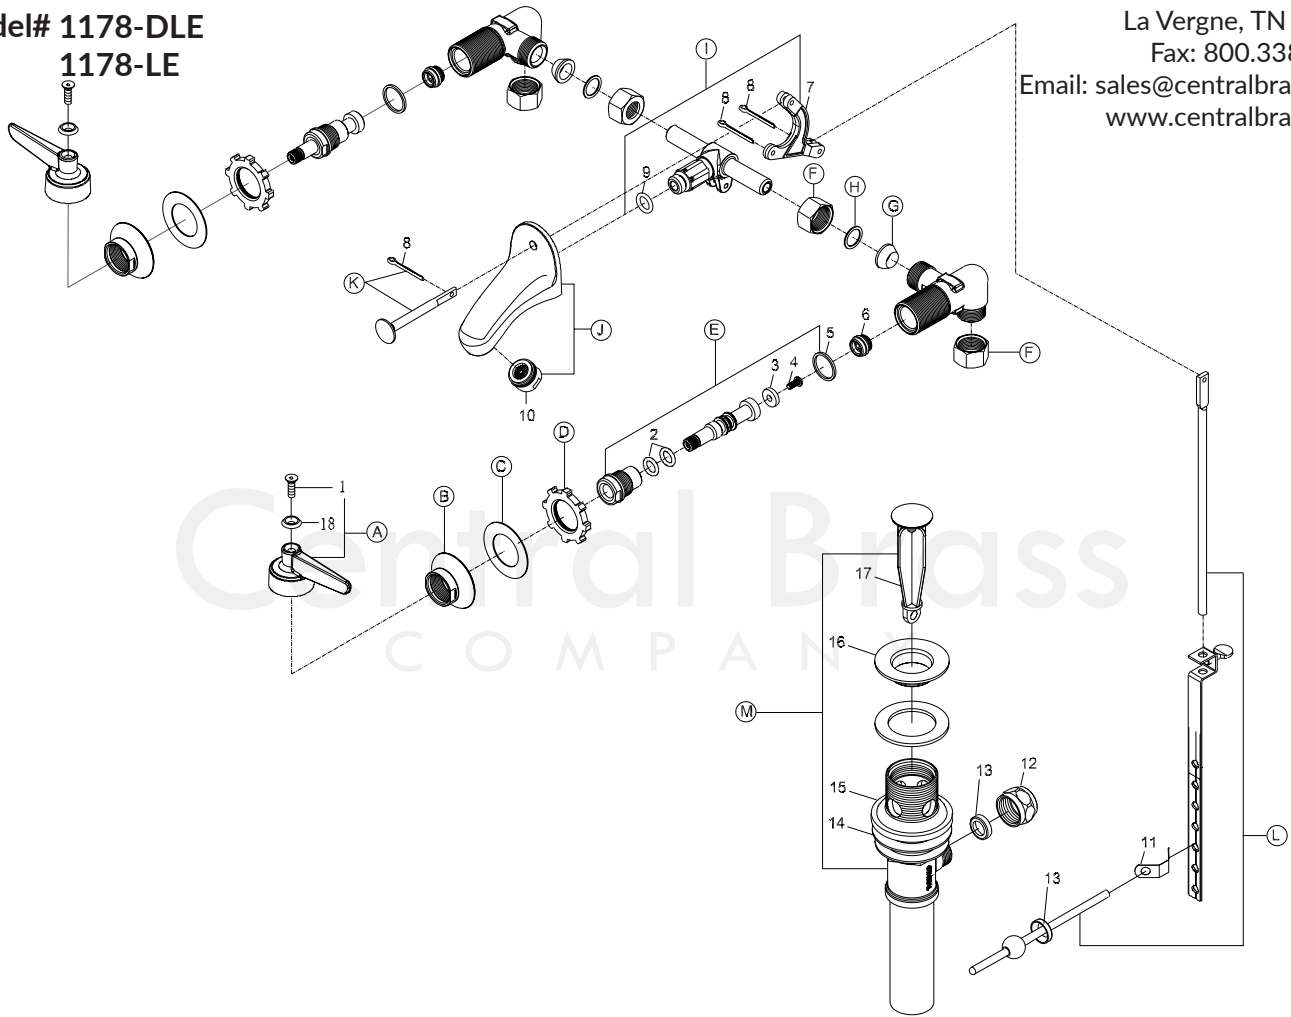

Model# 1178-DLE
1178-LE

La Vergne, TN 37086
Fax: 800.338.9414
Email: sales@centralbrass.com
www.centralbrass.com

ITEM#	DESCRIPTION	ITEM#	DESCRIPTION
A	CS-19007C,H Lever Handle-Cold,Hot	3	X901-WNN Seat Washer (25 Pcs Per Pack)
B	510 Escutcheon	4	X104 Seat Washer Screw (25 Pcs Per Pack)
C	X491-U Gasket (12 Pcs Per Pack)	5	X193-LBN Gasket (25 Pcs Per Pack)
D	X53-AZ Locknut (6 Pcs Per Pack)	6	XPF-263-B Replacement Seat (4 Pcs Per Pack)
E	G-458-KR, KL Cold, Hot Stem Assembly	7	2126-A Rocker Arm
F	X4015 Coupling Nut (4 Pcs Per Pack)	8	X194 Cotter Pin (6 Pcs Per Pack)
G	X954-A Rubber Washer (10 Pcs Per pack)	9	X1038-IN O-Ring (10 Pcs Per Pack)
H	X22 Brass Washer (6 Pcs Per Pack)	10	CS-49013 1.5 GPM Aerator (Male)
I	U-2171-A* Center Tee with Rocker Arm	11	X195-C [for "-D" suffix only] Clip (6 Pcs Per Pack)
J	SU-2136-FA Shelf Back Spout With Aerator	12	192-NBB [for "-D" suffix only] Ball Lever Nut
K	G-21 Pop-Up Rod & Cotter Pin	13	X409-PT [for "-D" suffix only] Ball Lever Packing (12 Pcs Per Pack)
L	CS-43008 [for "-D" suffix only] Lower Pull Rod Group W/ Ball Lever Rod	14	X51-D [for "-D" suffix only] Washer (10 Pcs Per Pack)
M	SU-1109 [for "-D" suffix only] Pop-up Drain less pull rod & bracket	15	X994-1109 [for "-D" suffix only] Mac Washer (4 Pcs Per Pack)
		16	2056-SPT1109 [for "-D" suffix] Top Flange
1	CS-49033 Handle Screw	17	G-2115-TP [for "-D" suffix only] Stopper & Guide
2	X1038-453 O-Ring (25 Pcs Per Pack)	18	X107-FB,FR [for "LE" suffix only] Index Blue,Red (5 pcs/pk)