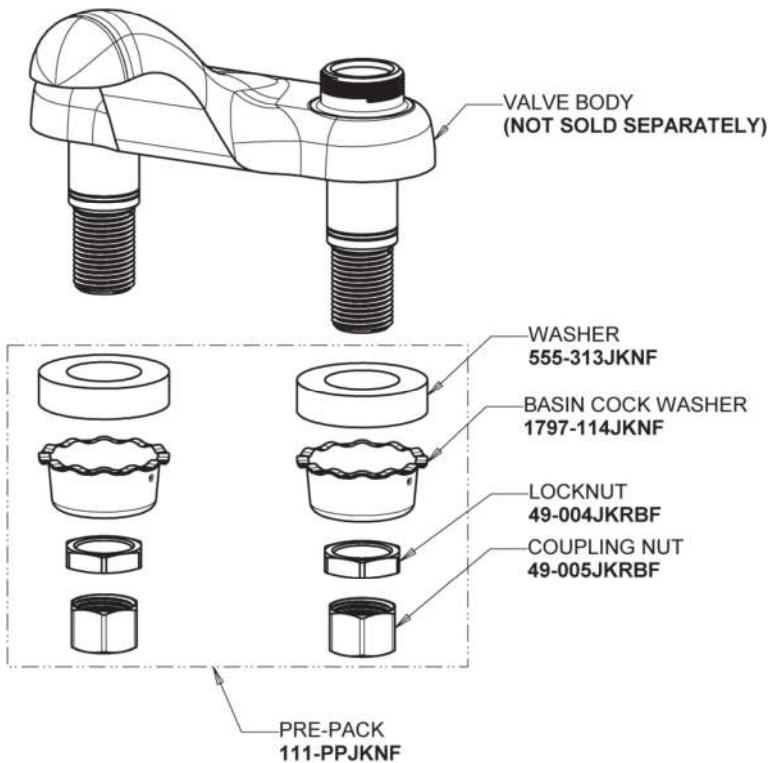

Repair Parts

802-1000-244ABCP

Deck-mounted manual sink faucet with 4" centers

CHICAGO FAUCETS®

Geberit Group

Base Parts:

2" Vandal Proof Canopy Single Wing Handle 1000-PRJKCP

2.2 GPM (8.3 L/min) Softflo Aerator E12JKABCP

Klo-Self Self-Closing Cartridge with Immediate Shutoff 826-XJKABNF

For Technical Assistance:

Phone: 800-TEC-TRUE (832-8783)

Email: techsupport.us@chicagofaucets.com

2100 South Clearwater Drive

Des Plaines, IL 60018