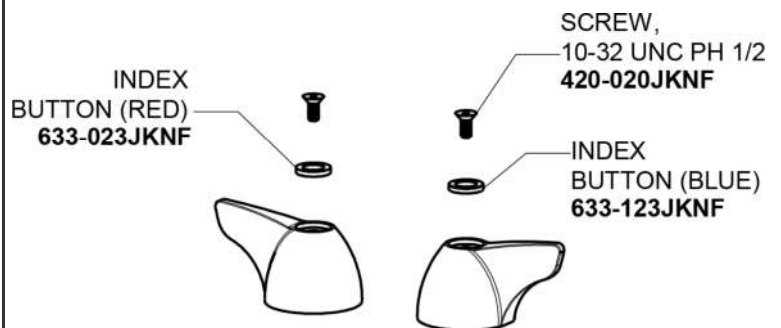

Repair Parts

802-1000-244ABCP

Deck-mounted manual sink faucet with 4" centers

CHICAGO FAUCETS®

Geberit Group

Base Parts:

2" Vandal Proof Canopy Single Wing Handle 1000-PRJKCP

2.2 GPM (8.3 L/min) Softflo Aerator E12JKABCP

Klo-Self Self-Closing Cartridge with Immediate Shutoff 826-XJKABNF

For Technical Assistance:

Phone: 800-TEC-TRUE (832-8783)

Email: techsupport.us@chicagofaucets.com

2100 South Clearwater Drive

Des Plaines, IL 60018