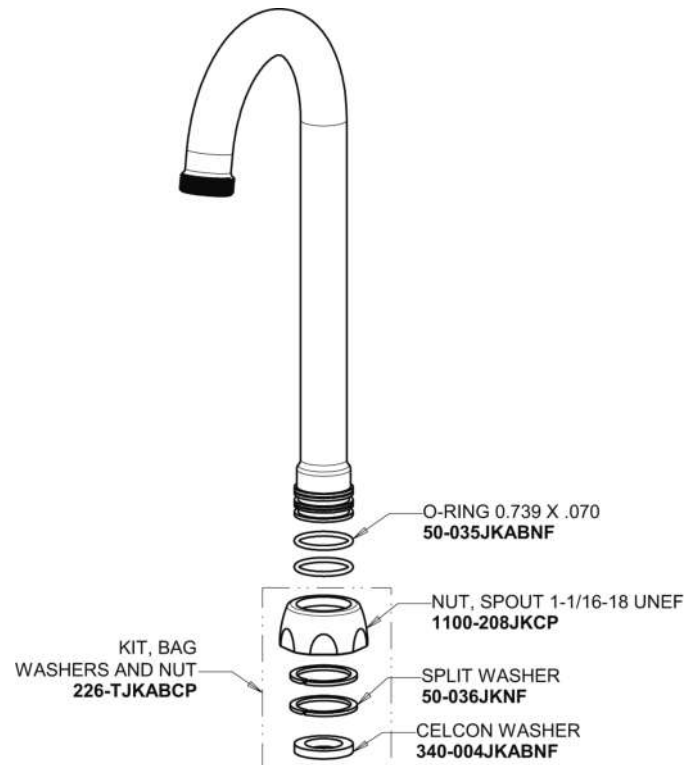

3-1/2" Rigid / Swing Gooseneck Spout GN1AJKABCP

2.2 GPM (8.3 L/min) Aerator E3JKABCP

4" Wristblade Handle 317-PRJKCP