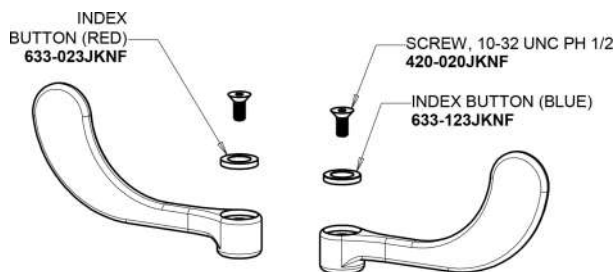

Quatern Compression Cartridge (pair) 1-099XTJKABNF (right) 1-100XTJKABNF (left)

For Technical Assistance:

Phone: 800-TEC-TRUE (832-8783)

Email: techsupport.us@chicago faucets.com

2100 South Clearwater Drive

Des Plaines, IL 60018

Phone: 847-803-5000

chicago faucets.com