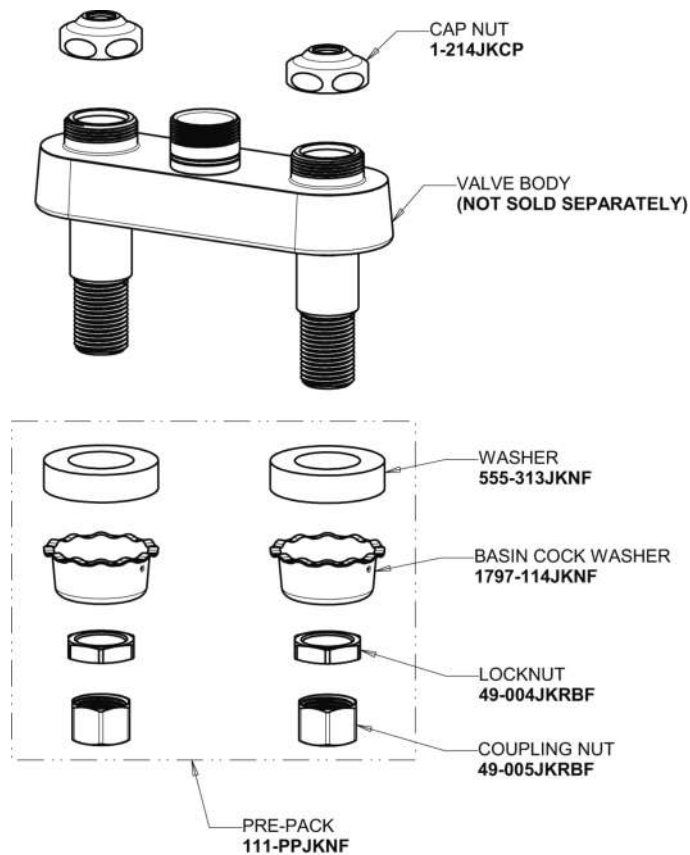

# Repair Parts

895-317ABCP

Deck-mounted manual sink faucet with 4" centers

## Base Parts: