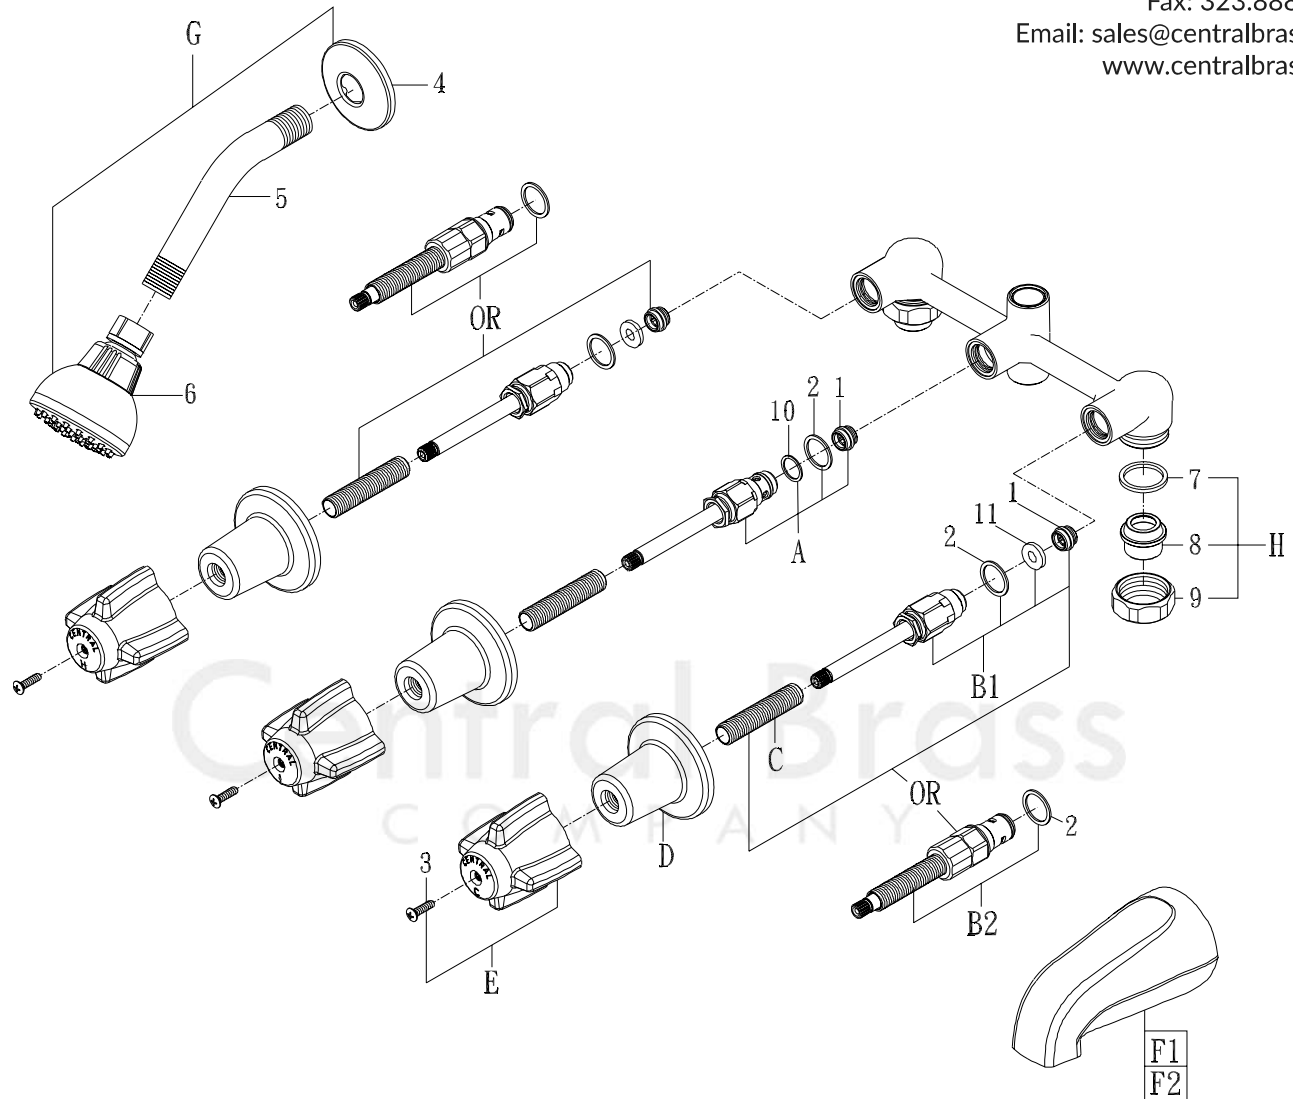

MODEL# 0951, 0961, 0971, 0971-Z, 80971, 80971-Z

Commerce, CA 90040

Fax: 323.888.9515

Email: sales@centralbrass.com

www.centralbrass.com

ITEM#	DESCRIPTION	ITEM#	DESCRIPTION
A	K-3-DT Diverter Stem Assembly With Seat	1	XPF-263-B Brass Seat CP-4/pk
B1	K-3-CT [for "0" prefix only] Stem Assembly With Seat	2	X1028-Y Nylon Gasket-25/pk
B2	K-351-H [for "8" prefix only] Ceramic Stem Assembly	3	X107-F Oval Head Handle Screw Phillips-25/pk
C	X269-29/16 2-9/16" Brass Nipple-10/pk	4	X1035-SS Shower Arm Flange-10/pk
D	521-B Escutcheon	5	714-WT-02 Shower Arm 6"
E	G-508-C,H,D Large Canopy Handle-Cold,Hot,Plain	6	OP-640053 Shower Head 1.5GPM
F1	3154-Z [for "-Z" suffix only] Zamak Overim Tub Spout, 1/2" IPS	7	OP-440050 Washer
F2	3145-D [Not for "0951" or "80951"] Brass Overim Tub Spout, 1/2" IPS	8	X1875 1/2" IP Union Inlets-2/pk
G	G-3113-6 [Only for "0971"&"80971"] Shower Head, Arm (6") & Flanges	9	X1876-BB Coupling Nut-2/pk
H	CS-49032 2 Combo Union Nuts & Sleeve	10	X94-N Celcon Washer for Diverter Stem-6/pk
		11	X901-WNN Seat Washer 25/pk