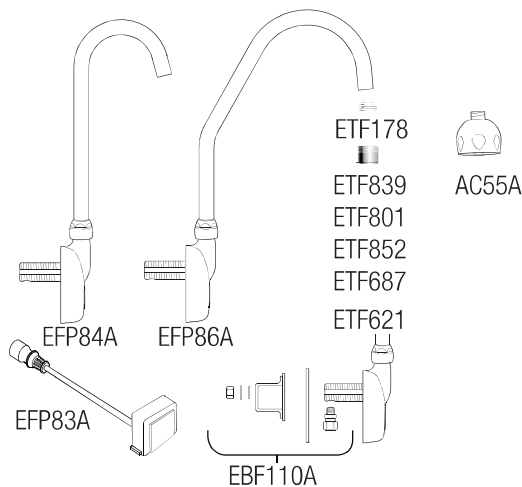

Optima® EBF-550/EBF-550-S/ETF-500

ETF-500-S Parts & Accessories

SPOUT ASSEMBLY

Description	Code No.	Part No.
Spout Assembly ETF-500/EBF-550	0367084	EFP84A
Spout Assembly ETF-500-S/EBF-550-S	0367086	EFP86A
Sensor & Cable Assembly	0367083	EFP83A
Spout Mounting Assembly	0315060	EBF110A

SPRAYHEAD OPTIONS

Description	Type	Code No.	Part No.
0.35 GPM/1.3 Lpm	MLM	0365793	ETF839
0.5 GPM/1.9 Lpm	MLM	0365420	ETF801
1.0 GPM/3.8 Lpm	MLM	0365454	ETF852
1.5 GPM/5.7 Lpm	LAM	0365387	ETF687
1.5 GPM/5.7 Lpm	Shower	0328134	AC55-A
2.2 GPM/8.3 Lpm	LAM	0365147	ETF621
Aerator Adapter (not required for shower spray head)		0305784	ETF178

BELOW DECK ASSEMBLIES

Description	Code No.	Part No.
Control Box No Turbine	0367039	EFP39A
Control Box Turbine 0.5 gpm	0367040	EFP40A
Control Box Turbine 1.5 gpm	0367011	EFP11A
Quick Connect Spout Hose 36"	0367104	EFP104A
Control Box Cover w/Screw	0367010	EFP10A
Solenoid Assembly	0367103	EFP103A
Battery Pack	3324113	EFX8A
Double Inlet Tee Filter Assembly	0367028	EFP28A
BDM & Single Inlet Tee Filter Assembly Kit	0367099	EFP99A
BDT & Single Inlet Tee Filter Assembly Kit	0367100	EFP100A
Replacement Filter Pack-(5) Filter (5) Large O-rings (5) Small O-rings	0367101	EFP101A
24 VAC Power Harness Assembly	0367098	EFP98A
110V/6 VDC Power Supply	0362006	SFP6
100-240 VAC/6 VDC Power Supply	0362016	SFP36
120/24 VAC Power Supply	0365534PK	ETF-233
120/24 VAC Power Supply (Canada) Plug-in	0365879	ETF-416
120/24 VAC Power Supply (Box Mount)	0345370PK	EL-248-40
Extension Cable	0362017	SFP37
Splitter Cable	0362018	SFP38
Gang Adapter Kit	0362035	SFP35A