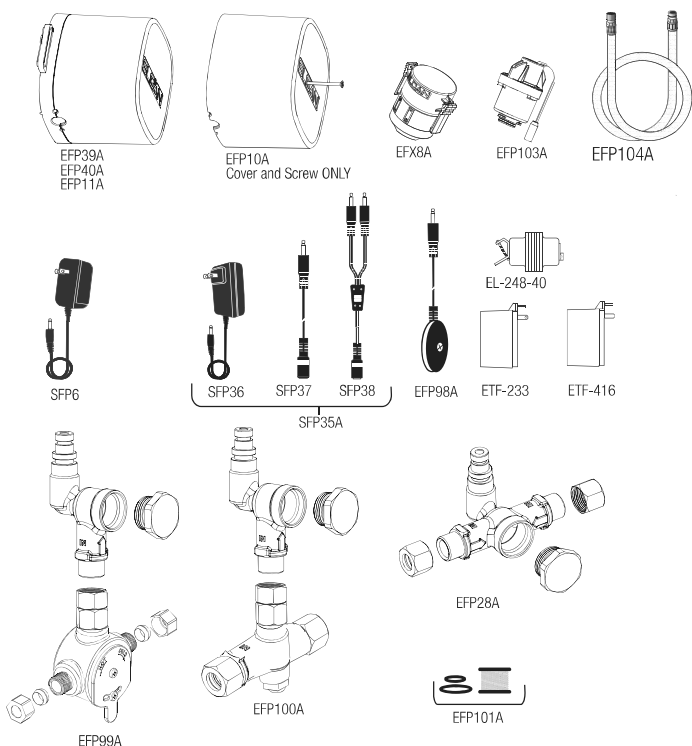

Optima® EBF-550/EBF-550-S/ETF-500

ETF-500-S Parts & Accessories

SPOUT ASSEMBLY

Description	Code No.	Part No.
Spout Assembly ETF-500/EBF-550	0367084	EFP84A
Spout Assembly ETF-500-S/EBF-550-S	0367086	EFP86A
Sensor & Cable Assembly	0367083	EFP83A
Spout Mounting Assembly	0315060	EBF110A

SPRAYHEAD OPTIONS

Description	Type	Code No.	Part No.
0.35 GPM/1.3 Lpm	MLM	0365793	ETF839
0.5 GPM/1.9 Lpm	MLM	0365420	ETF801
1.0 GPM/3.8 Lpm	MLM	0365454	ETF852
1.5 GPM/5.7 Lpm	LAM	0365387	ETF687
1.5 GPM/5.7 Lpm	Shower	0328134	AC55-A
2.2 GPM/8.3 Lpm	LAM	0365147	ETF621
Aerator Adapter (not required for shower spray head)		0305784	ETF178

BELOW DECK ASSEMBLIES

Description	Code No.	Part No.
Control Box No Turbine	0367039	EFP39A
Control Box Turbine 0.5 gpm	0367040	EFP40A
Control Box Turbine 1.5 gpm	0367011	EFP11A
Quick Connect Spout Hose 36"	0367104	EFP104A
Control Box Cover w/Screw	0367010	EFP10A
Solenoid Assembly	0367103	EFP103A
Battery Pack	3324113	EFX8A
Double Inlet Tee Filter Assembly	0367028	EFP28A
BDM & Single Inlet Tee Filter Assembly Kit	0367099	EFP99A
BDT & Single Inlet Tee Filter Assembly Kit	0367100	EFP100A
Replacement Filter Pack-(5) Filter (5) Large O-rings (5) Small O-rings	0367101	EFP101A
24 VAC Power Harness Assembly	0367098	EFP98A
110V/6 VDC Power Supply	0362006	SFP6
100-240 VAC/6 VDC Power Supply	0362016	SFP36
120/24 VAC Power Supply	0365534PK	ETF-233
120/24 VAC Power Supply (Canada) Plug-in	0365879	ETF-416
120/24 VAC Power Supply (Box Mount)	0345370PK	EL-248-40
Extension Cable	0362017	SFP37
Splitter Cable	0362018	SFP38
Gang Adapter Kit	0362035	SFP35A