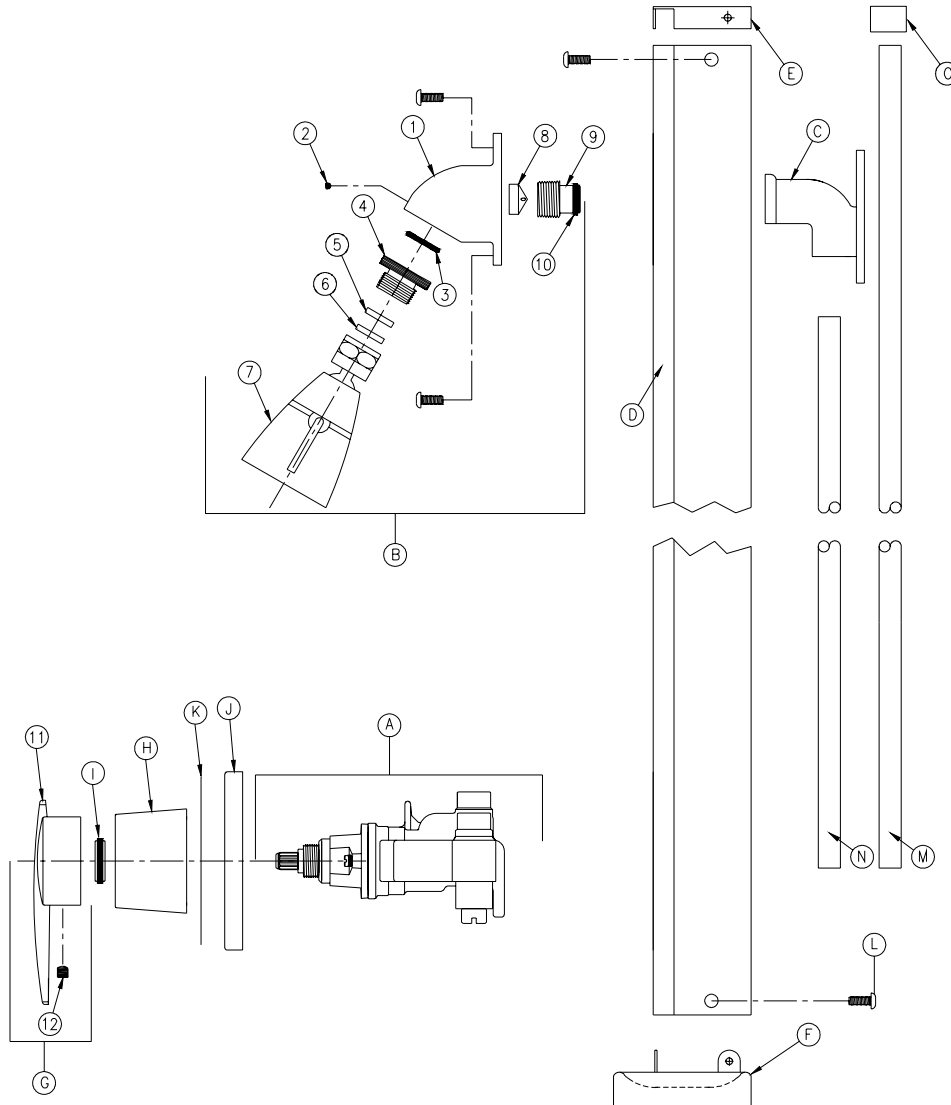

AQUA-PANEL SHOWER UNIT

Z7500 Parts List

Item	Part Number	Description	Qty.	Item	Part Number	Description	Qty.
A	7500-100	Aqua Panel Valve Ass'y- 3 Port Shower Valve with Service Stops	1	C	7500-17-010F	Wall Mounting Bracket	1
B	Z7000-i6-AQ	Institutional Wall Mount w/ Standard Shower Head	1	D	7500-8	Main Cover Shroud	1
1	7089-1CH	Institutional Body Mount	1	E	7500-8D	End Cap	1
2	7000-11V	Set Screw	1	F	7500-93	Soap Dish	1
3	114N	O-Ring	1	G	Z7000-LH	Lever Handle Assembly	1
4	7500-29	Outlet Adaptor	1	11	7000-6F	Stem Handle	1
5	52-12	Seat Washer	1	12	7000-11G	Stem Handle Set Screw	1
6	Z7000-FC-2.5	Flow Control (2.5GPM)	1	H	7500-81	Primary Escutcheon	1
7	Z7000-S6-VP-NF	Small Shower Head w/ w/ Volume Control	1	I	7500-9	Escutcheon Nut	1
8	7000-12E	Flow Control Washer	1	J	7500-81H	Dial Plate Escutcheon	1
9	7500-19	Inlet Adaptor	1	K	T7500	Dial Plate Tag	1
10	4013N	Quad Ring	1	L	7500-11AV	Screw	13
				M	7500-21	Pipe Inlet	2
				N	7500-21B	Pipe Outlet	1
				O	801-3	Pipe Cap	2