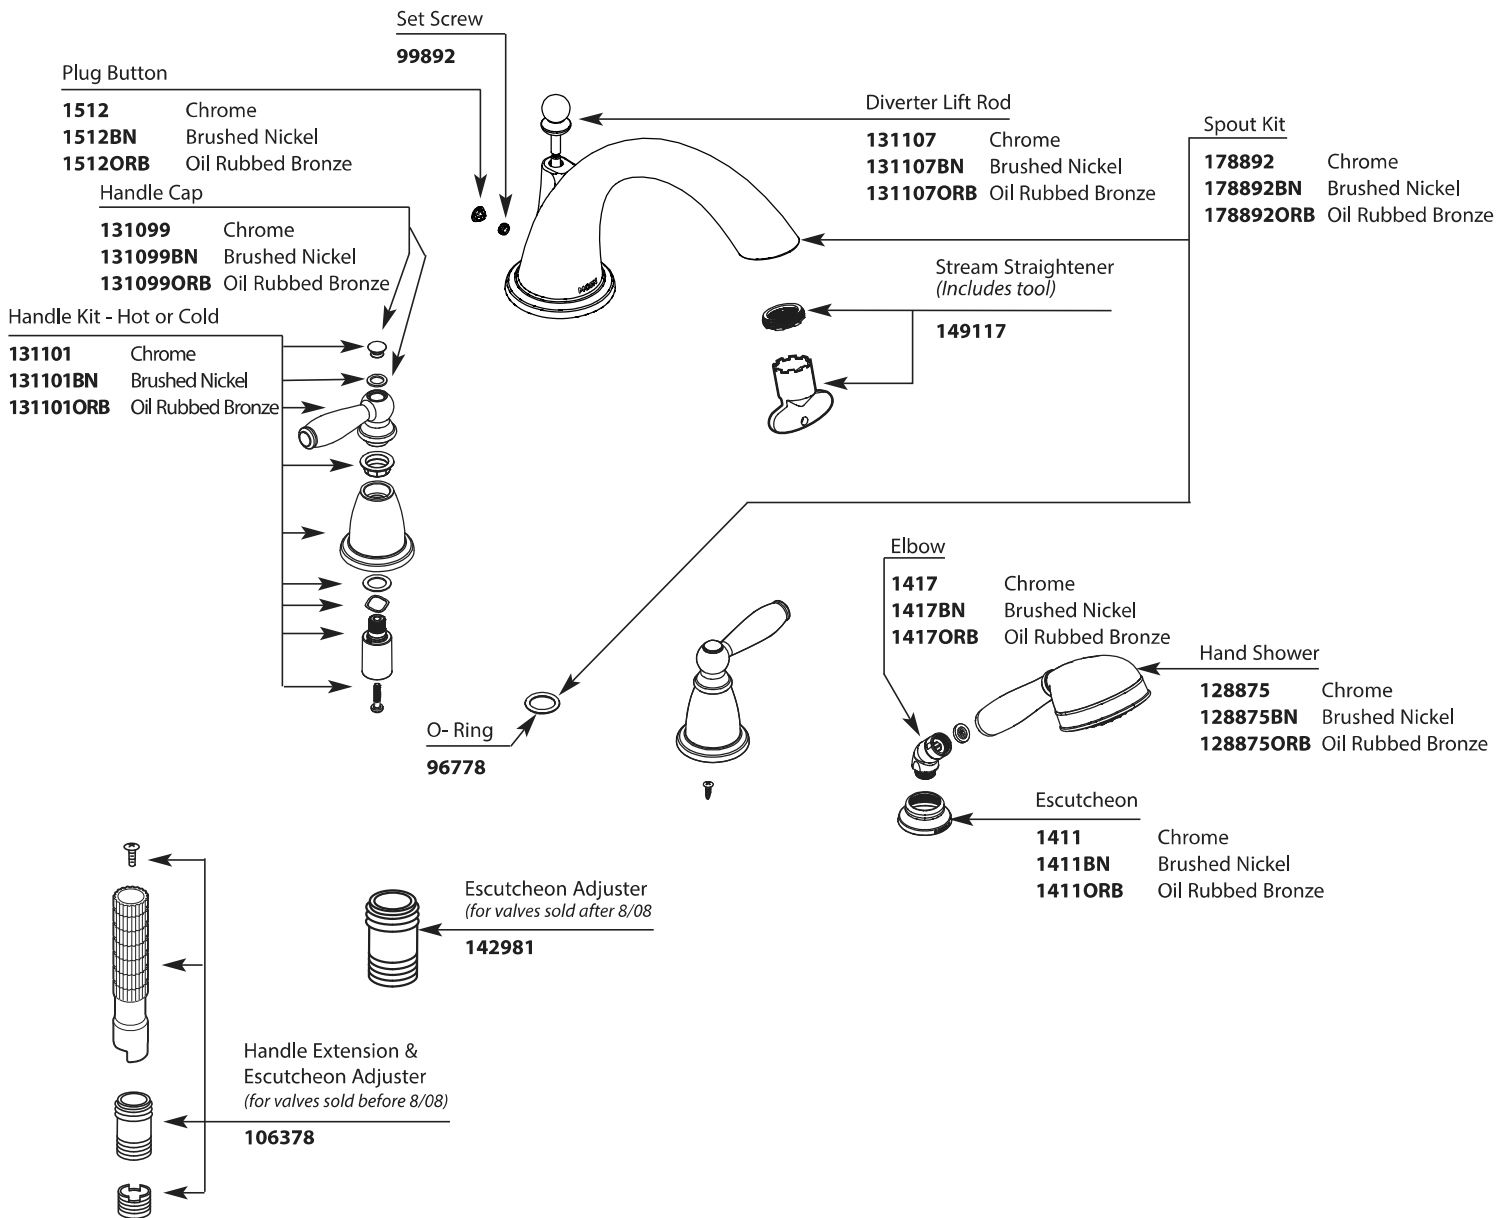

Buy it for looks. Buy it for life.®

Illustrated Parts

- Order by Part Number
- Trim can be used with either the 9992, 9993, 9997, or 9999 valve

There is more than 1 version of this model.
Page down to identify the version you have.

BRANTFORD™
Two Handle Roman Tub Faucet Trim with Handheld Shower

MODEL	HANDLE	FINISH
T924	Lever	Chrome
T924BN	Lever	Brushed Nickel
T924ORB	Lever	Oil Rubbed Bronze

Buy it for looks. Buy it for life.®

Illustrated Parts

- Order by Part Number
- Trim can be used with either the 9992, 9993, 9997, or 9999 valve

BRANTFORD™		
Two Handle Roman Tub Faucet Trim with Handheld Shower		
MODEL	HANDLE	FINISH
T924	Lever	Chrome
T924BN	Lever	Brushed Nickel
T924ORB	Lever	Oil Rubbed Bronze