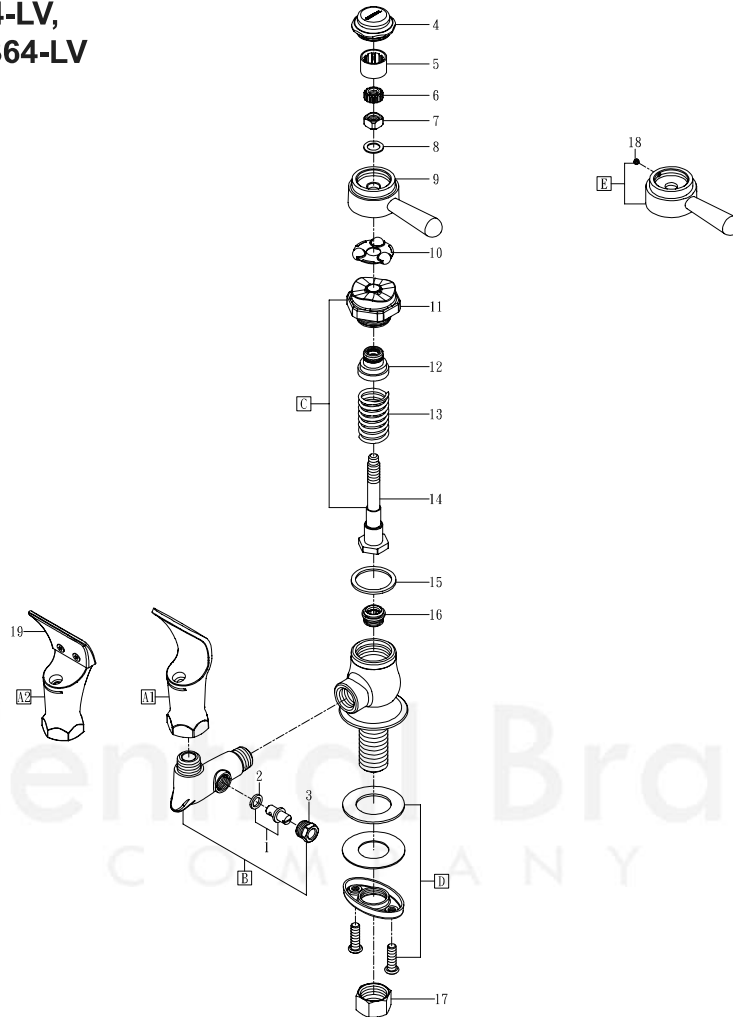

**MODEL# 0364-L, 0364-LV,  
10364-L, 10364-LV**

Commerce, CA 90040  
Fax: 323.888.9515  
Email: sales@centralbrass.com  
www.centralbrass.com

ITEM#	DESCRIPTION	ITEM#	DESCRIPTION
A1	0376 Drinking Faucet Head (For 0364-L, 0364-LV)	8	X33-A Brass Washer (6 pcs per pack)
A2	10376 Drinking Faucet Head (For 10364-L, 10364-LV)	9	PF-7114-P Lever Handle (For 0364-L, 10364-L)
B	SU-6965 Connector Body w/ Regulator Stem & Cap	10	X71 Brass Ball Retainer (2 pcs per pack)
C	CS-39002 Stem Assembly W/Centerpiece and Gasket	11	7106-F Centerpiece
D	CS-59001 Mounting Kit	12	CS-49026 POM Spring Support Packing
E	G-7114-V Vandal Resistant Handle (For 0364-LV, 10364-LV)	13	1008-B Spring
1	G-756-E Regulator Stem with Washer	14	SU-7101-AF Stem with Seat Washer & Screw
2	X1090-HN Regulator Washer (10 pcs per pack)	15	X433-AN Nylon Gasket (12 pcs per pack)
3	PF-1090-J Regulator Cap	16	XPF-59 Replaceable Seat (10 pcs per pack)
4	PF-7125 Handle Cap	17	X4015 Hex Coupling Nut (4 pcs per pack)
5	X69-C Sleeve (10 pcs per pack)	18	X103-HSSS Set Screw (6 pcs per pack) (For 0364-LV, 10364-LV)
6	XPF-67-AC Celcon Samson Nut (10 pcs per pack)	19	CS-48008 Antimicrobial Flexible Mouth Guard
7	X68-HX Brass Square Nut (10 pcs per pack)		