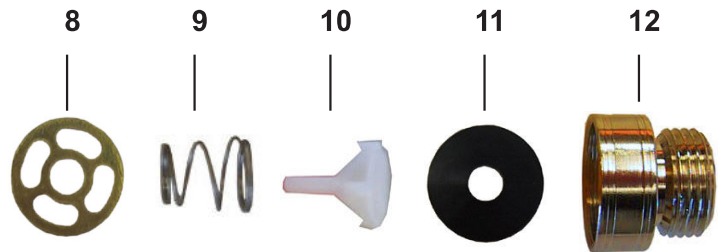

Build With Purpose

34-LF SERIES REPLACEMENT PARTS

ID	Part No.	Description
1	630-0045	Handle and Screw Kit
2	336-0036	O-Ring
3	310-3117	Valve Stem Cap
4	936-3003	O-Ring
5	310-3019	Stem Body
6	630-0049	Bibb Washer and Screw Kit
7	231-3301	Stem Assembly Complete
8		VB Washer
9		Spring
10		Stop and Waste
11		Washer
12		Hose Piece with VB Holes
13	310-3118	IVB Stem Cap
14	937-3003	O-Ring
15	310-3120	IVB Stem Body
16	310-0037	IVB Stem O-Ring
17	324-3100	IVB Spring
18	232-0002	Poppet Assembly
19	231-3302	IVB Stem Assemble Complete
	630-0050	Service Kit for Brass Sillcocks, Contains: 1, 2, 4, 6
	630-0051	Service Kit for IVB Sillcocks, Contains: 1, 14, 16, 17, 18
	630-0048	Vacuum Breaker, Contains: 8, 9, 10, 11, 12