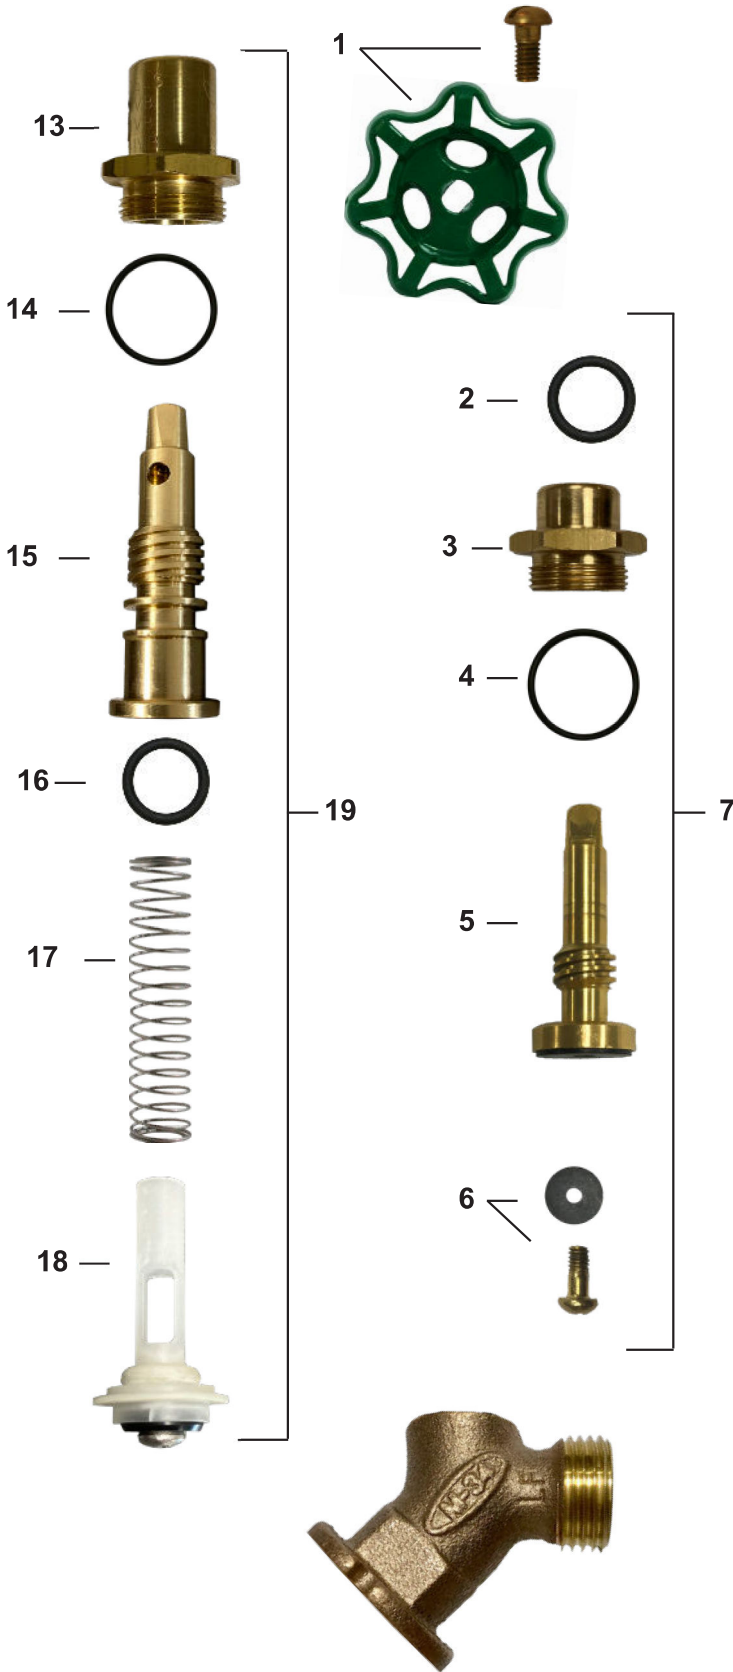

Build With Purpose

34-LF SERIES REPLACEMENT PARTS

ID	Part No.	Description
1	630-0045	Handle and Screw Kit
2	336-0036	O-Ring
3	310-3117	Valve Stem Cap
4	936-3003	O-Ring
5	310-3019	Stem Body
6	630-0049	Bibb Washer and Screw Kit
7	231-3301	Stem Assembly Complete
8		VB Washer
9		Spring
10		Stop and Waste
11		Washer
12		Hose Piece with VB Holes
13	310-3118	IVB Stem Cap
14	937-3003	O-Ring
15	310-3120	IVB Stem Body
16	310-0037	IVB Stem O-Ring
17	324-3100	IVB Spring
18	232-0002	Poppet Assembly
19	231-3302	IVB Stem Assemble Complete
	630-0050	Service Kit for Brass Sillcocks, Contains: 1, 2, 4, 6
	630-0051	Service Kit for IVB Sillcocks, Contains: 1, 14, 16, 17, 18
	630-0048	Vacuum Breaker, Contains: 8, 9, 10, 11, 12

4515 E. 139th Street Grandview, MO 64030 | (800) 362-9055 | PRIER.com

*Per ASSE 1011 Code, it is not recommended to leave on for more than 12 continuous hours.

34-LF-D