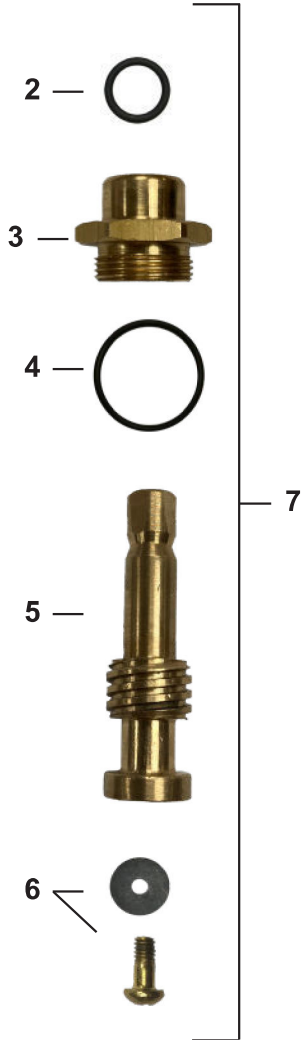

Build With Purpose

44 SERIES REPLACEMENT PARTS

ID	Part No.	Description
1	630-0046	T-Handle and Screw Kit
2	336-0036	O-Ring
3	310-3117	Valve Stem Cap
4	936-3003	O-Ring
5	310-3019	Stem Body
6	630-0049	Bibb Washer and Screw Kit
7	231-3301	Stem Assembly Complete
	630-0052	Service Kit for Hose Bibbs, Contains: 1, 2, 4, 6