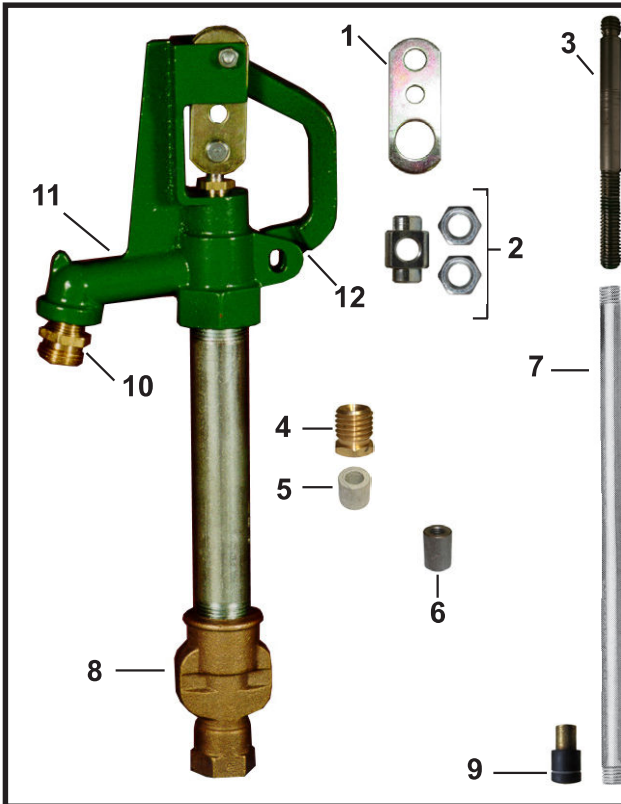

4515 East 139th Street
 Grandview, MO 64030
 (800) 362-9055
 Fax (800) 362-1463
 www.PRIER.com

C-240 Replacement Parts

ID	Part No.	Description
1	324-1004	Draw Straps, Quantity 2 Required
2	232-0001	Pivot Connector and Nuts
3	314-0002	Rod (Stainless Steel)
4	310-0010	Packing Nut
5	346-0001	Valve Stem Packing
6	310-0014	Rod Connector
7	314-0003	7/16" Extension Rod
8	300-0027	Valve Body for C-240
9	C-240-021	Plunger for C-240
10	310-0027	Hose Thread Adapter for C-240, C-250
11	301-0003	Head for C-240 (Cast Iron)
12	301-0002	Handle for C-240 (Cast Iron)
	C-240-801	Overhaul Kit, Contains: 1, 2, 4, 5, 9

C-250 Replacement Parts

ID	Part No.	Description
1	324-1004	Draw Straps, Quantity 2 Required
2	232-0001	Pivot Connector and Nuts
3	314-0002	Rod (Stainless Steel)
4	310-0010	Packing Nut
5	346-0001	Valve Stem Packing
6	310-0014	Rod Connector
7	314-0003	7/16" Extension Rod
8	310-0011	Valve Body for C-250
9	340-0002	Cup Leathers, Quantity 2 Required
10	936-0001	3/8" L Beveled Bibb Washer
11	C-250-021	Plunger for C-250
12	310-0027	Hose Thread Adapter for C-240, C-250
13	301-0004	Head for C-250 (Cast Iron)
14	301-0001	Handle for C-250 (Cast Iron)
	C-250-801	Overhaul Kit, Contains 1, 2, 4, 5, 11