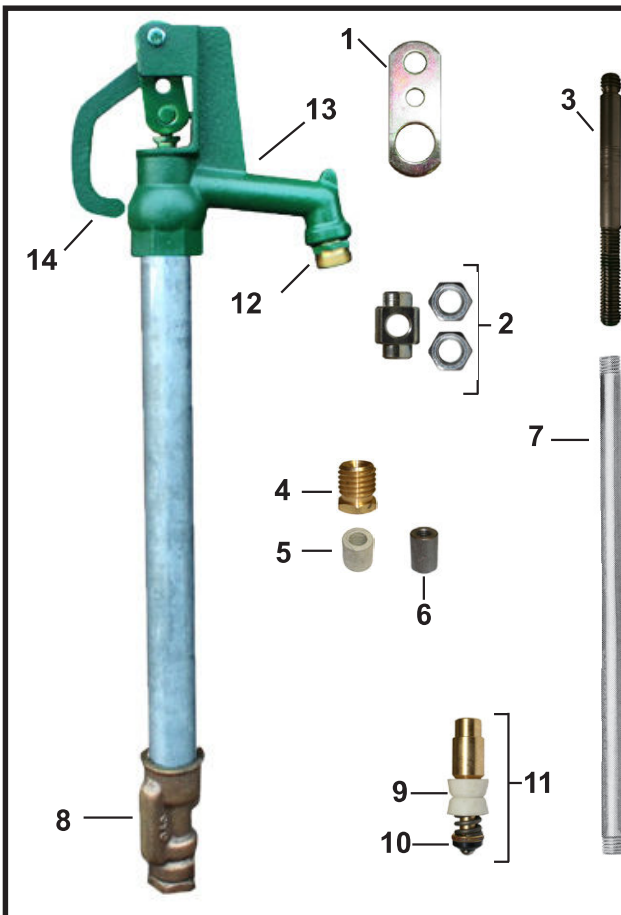

4515 East 139th Street
 Grandview, MO 64030
 (800) 362-9055
 Fax (800) 362-1463
 www.PRIER.com

C-240 Replacement Parts

ID	Part No.	Description
1	324-1004	Draw Straps, Quantity 2 Required
2	232-0001	Pivot Connector and Nuts
3	314-0002	Rod (Stainless Steel)
4	310-0010	Packing Nut
5	346-0001	Valve Stem Packing
6	310-0014	Rod Connector
7	314-0003	7/16" Extension Rod
8	300-0027	Valve Body for C-240
9	C-240-021	Plunger for C-240
10	310-0027	Hose Thread Adapter for C-240, C-250
11	301-0003	Head for C-240 (Cast Iron)
12	301-0002	Handle for C-240 (Cast Iron)
	C-240-801	Overhaul Kit, Contains: 1, 2, 4, 5, 9

C-250 Replacement Parts

ID	Part No.	Description
1	324-1004	Draw Straps, Quantity 2 Required
2	232-0001	Pivot Connector and Nuts
3	314-0002	Rod (Stainless Steel)
4	310-0010	Packing Nut
5	346-0001	Valve Stem Packing
6	310-0014	Rod Connector
7	314-0003	7/16" Extension Rod
8	310-0011	Valve Body for C-250
9	340-0002	Cup Leathers, Quantity 2 Required
10	936-0001	3/8" L Beveled Bibb Washer
11	C-250-021	Plunger for C-250
12	310-0027	Hose Thread Adapter for C-240, C-250
13	301-0004	Head for C-250 (Cast Iron)
14	301-0001	Handle for C-250 (Cast Iron)
	C-250-801	Overhaul Kit, Contains 1, 2, 4, 5, 11