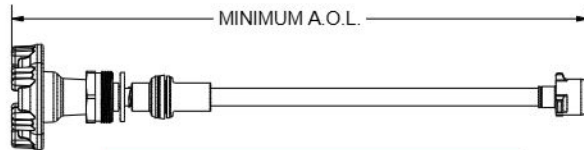

### MODEL 30 PARTS LIST

ITEM	PART#	DESCRIPTION
1	30002	Handle Screw
2	30559	Wheel Handle
2a	50012	Tee Key - 8 Pt. Spline (Optional)
3	30059	Packing Nut
3a	30512	Packing Nut w/deep stem guard (Optional)
4	30264	Stem Screw
5	30105	Packing Washer
6	30263	1/2" Quad Cup Seal
7	30262	Drain Valve Body
8	303XX	Operating Rod (See Chart)
9	30260	Plunger Assembly
10	30261	Vent Cover Ring
11	50HA-BR	Backflow Preventer
	RK-30	Repair Kit (Includes items 1-7 & 9)

OPERATING ROD ASSEMBLY INCLUDES ITEMS 1 THRU 9		
Wall Thickness	Overall Length	Part No.
CC	5-1/16"	35550
4	8-1/16"	35554
6	10-1/16"	35556
8	12-1/16"	35558
10	14-1/16"	35560
12	16-1/16"	35562
14	18-1/16"	35564
16	20-1/16"	35566
18	22-1/16"	35568
20	24-1/16"	35570
22	26-1/16"	35572
24	28-1/16"	35574