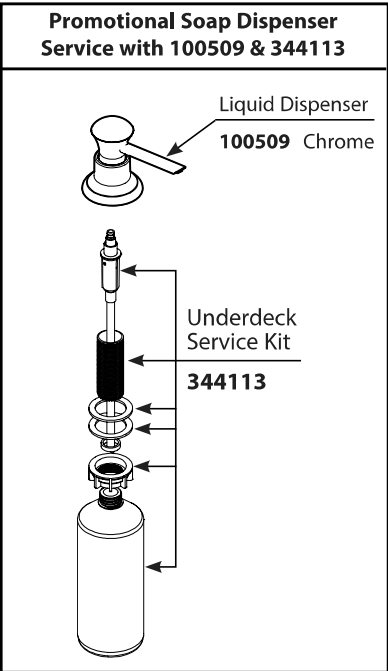

Buy it for looks. Buy it for life.®

Illustrated Parts

OneTouch® Single Control Kitchen Pullout Faucet					
MODEL	HANDLE	FINISH	MODEL	HANDLE	FINISH
87540W	Lever	Glacier	DISCONTINUED		
87540S	Lever	Sand	7385	Lever	Chrome/Glacier
87540CSD	Lever	Chrome w/Soap Dispenser	7385C	Lever	Chrome
			7385W	Lever	Glacier
			7385S	Lever	Sand
			7385V	Lever	Ivory
			67385	Lever	Chrome/Glacier
			67385C	Lever	Chrome
			67385S	Lever	Sand
			67385V	Lever	Ivory
			67385W	Lever	Glacier
			87540	Lever	Chrome/Glacier
			87540C	Lever	Chrome

Order by Part Number

Please Note: For under the deck parts, service kits, and valve bodies, you must refer to the following page.

Buy it for looks. Buy it for life.®

Illustrated Parts

■ Order by Part Number