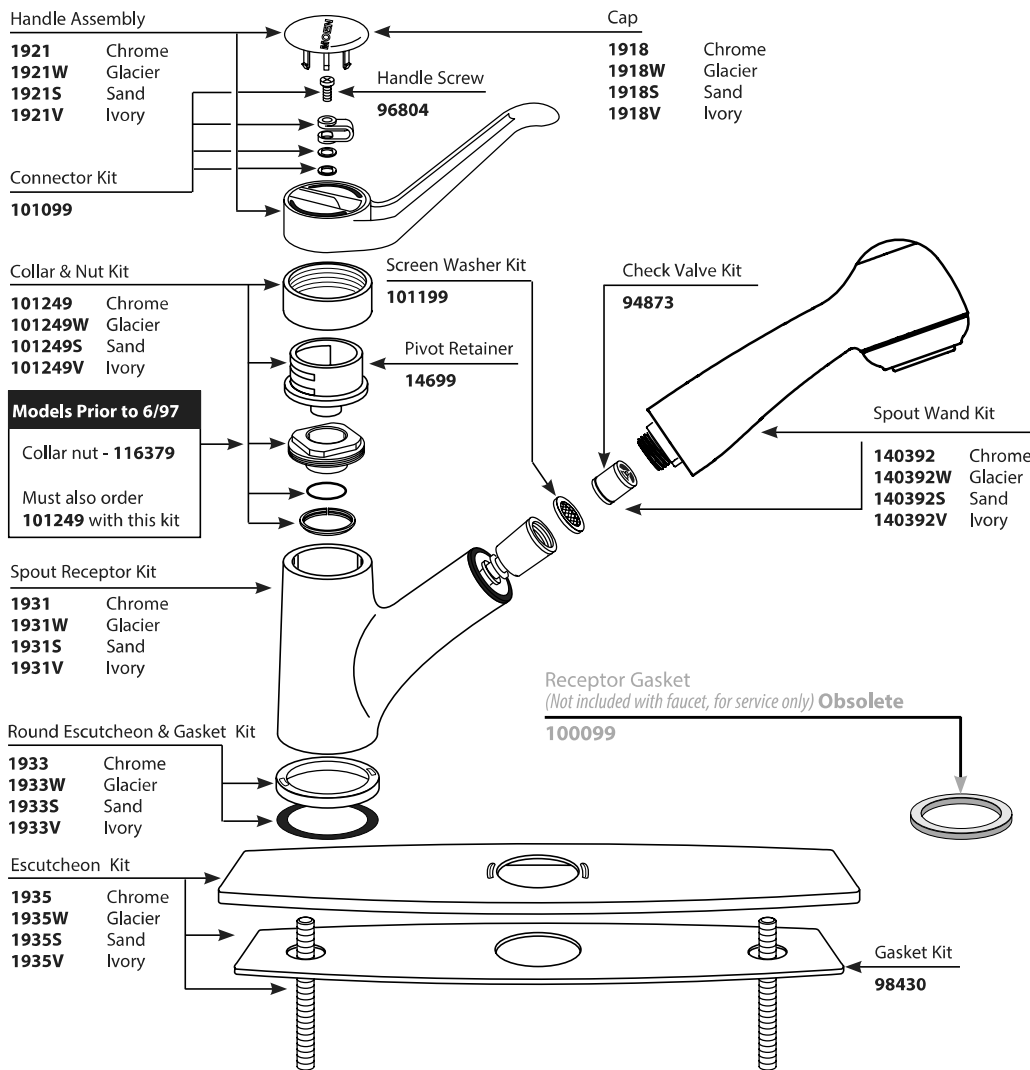

Buy it for looks. Buy it for life.®

Illustrated Parts

OneTouch® Single Control Kitchen Pullout Faucet					
MODEL	HANDLE	FINISH	MODEL	HANDLE	FINISH
87540W	Lever	Glacier	DISCONTINUED		
87540S	Lever	Sand	7385	Lever	Chrome/Glacier
87540CSD	Lever	Chrome w/Soap Dispenser	7385C	Lever	Chrome
			7385W	Lever	Glacier
			7385S	Lever	Sand
			7385V	Lever	Ivory
			67385	Lever	Chrome/Glacier
			67385C	Lever	Chrome
			67385S	Lever	Sand
			67385V	Lever	Ivory
			67385W	Lever	Glacier
			87540	Lever	Chrome/Glacier
			87540C	Lever	Chrome

Order by Part Number

Please Note: For under the deck parts, service kits, and valve bodies, you must refer to the following page.

Buy it for looks. Buy it for life.®

Illustrated Parts

■ Order by Part Number

OneTouch® Valve Bodies/Below Deck Parts

OLD STYLE VALVE BODY (Cast)

NEW STYLE FABRICATED VALVE BODY (FVB)

Models Prior to 1/99